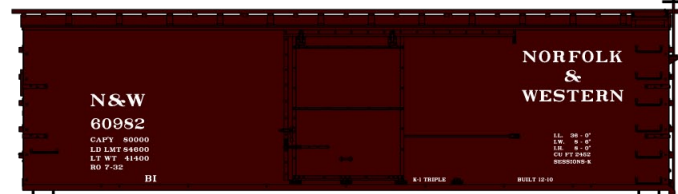

#8102 Limited Run
 Pullman Standard
 Covered Hoppers
3-Car Set
 \$58.98 Retail

PS Covered Hopper
 Singles Available
 \$19.98 Each Retail

#81021 Terra Chemicals
#81022 Portland Gin Co.
#81023 Honeymead

#8524 Rath Packing Company
 40' Plug Door Steel Reefer \$18.98 Retail

#1156 Bangor & Aroostook 36' Fowler
 Wood Boxcar \$17.98 Retail

#37684 Toledo & Ohio Central
 41' Steel Gondola 3-Car Set \$52.98 Retail

#1406 Norfolk & Western
 36' Double Sheath Wood Boxcar w/Steel
 Ends & Straight Underframe \$17.98 Retail