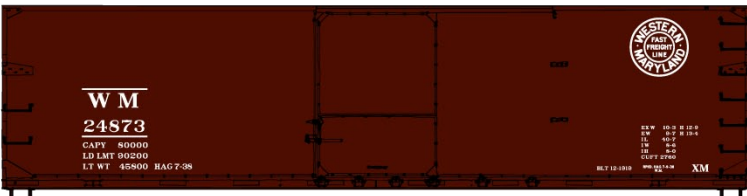

#3132 Pennsylvania/Fruit Growers Express 40' Plug Door Insulated Boxcar \$17.98 Retail

#4645 Western Maryland 40' Double Sheath Wood Boxcar \$17.98 Retail

#1309 Savannah & Atlanta 36' Double Sheath Wood Boxcar w/Steel Ends & Fishbelly Underframe \$17.98 Retail