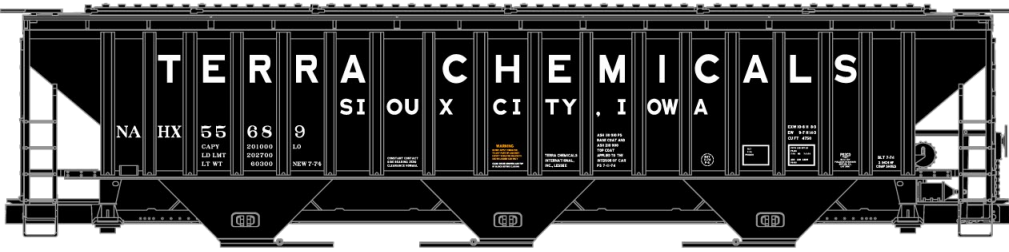

PS Covered Hopper
Singles Available
$19.98 Each Retail

#8102 Limited Run
Pullman Standard
Covered Hoppers
3-Car Set
$58.98 Retail