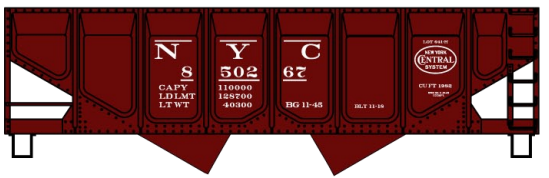

**Pacific Fruit Express Singles
 #85151 \$18.98 Each Retail**

**#5660 Pittsburgh & Lake Erie
 50' Exterior Post Steel Boxcar \$17.98 Retail**

**#1405 Lehigh & Hudson River
 36' Double Sheath Wood Boxcar w/Steel
 Ends & Straight Underframe \$17.98 Retail**

**#4514 Wellsville Addison & Galetton
 40' Outside Braced Wood Boxcar \$17.98 Retail**

**#1155 Canadian Pacific 36' Fowler
 Wood Boxcar \$17.98 Retail**

**#3131 Chicago & North Western
 40' Insulated Plug Door Boxcar \$17.98 Retail**

**#7738 New York Susquehanna &
 Western 50-Ton Offset Twin
 Hopper \$17.98 Retail**

**#28014 New York Central
 55-Ton Panel Side Twin Hoppers
 3-Car Set \$49.98 Retail**

**#28011 New York Central
 Singles \$16.98 Each Retail**