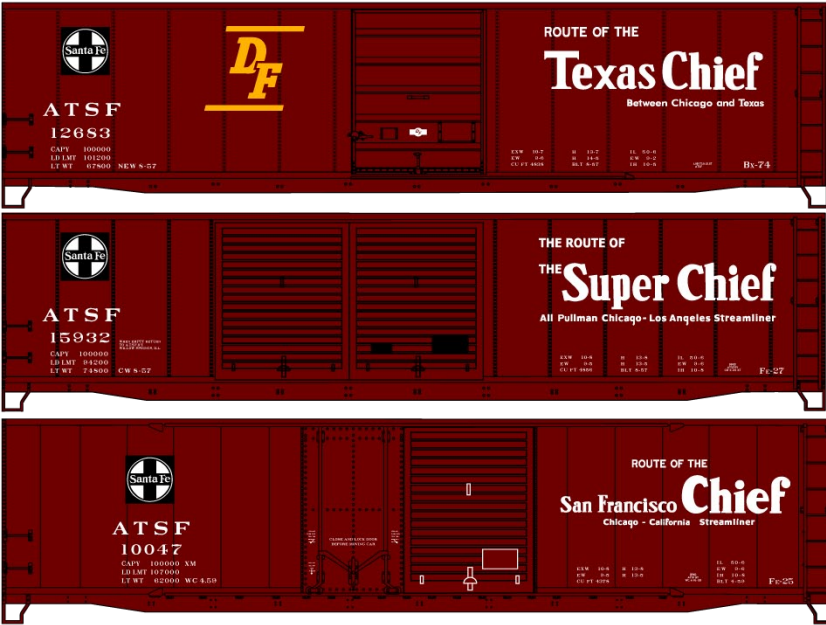

NYS&W Singles #25731 Random from 3-Car Set \$17.98 Retail

#5240 Pennsylvania (X56 Class) 50' Double Door Steel Boxcar \$18.98 Retail

#4905 Chicago Great Western 40' Wood Refrigerator Car \$19.98 Retail

#1160 Pacific Great Eastern 36' Fowler Wood Boxcar \$18.98 Retail

#3556 Boston & Maine 40' Single Door Steel Boxcar \$18.98 Retail

#4647 Lackawanna 40' Double Sheath Wood Boxcar \$18.98 Retail

#1310 Big Four CCC&StL/NYC 36' Double Sheath Wood Boxcar w/Steel Ends & Fishbelly Underframe \$18.98 Retail

#8107 Limited Run Santa Fe
 50' Steel Boxcar 3-Car Set \$55.98 Retail

Singles Available \$18.98 Each Retail

- #81071 (Top) Single Door - Texas Chief
- #81072 (Middle) Double Door - Super Chief
- #81073 (Bottom) Combo Door - San Francisco Chief