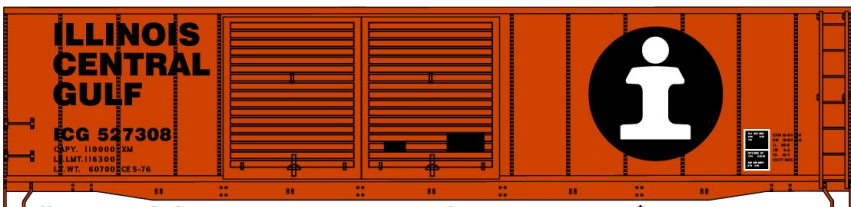

#1404 Delaware, Lackawanna & Western
 36' Double Sheath Wood Boxcar w/Steel Ends & Straight Underframe \$17.98 Retail

#25844 Wheeling & Lake Erie
 USRA Twin Hopper
 3-Car Set \$49.98 Retail

W&LE Singles Available
#2584 \$16.98 Retail

ALL NEW TOOLING

#1153 Nickel Plate 36' Fowler
 Wood Boxcar \$17.98 Retail

#3554 Monon 40' Sliding Door
 Steel Boxcar \$17.98 Retail

#8100 Limited Run 3-Car Set
New York Central
 3-Bay ACF Covered Hoppers
 \$55.98 Retail

New York Central
 Singles Available **#20031**
 #18.98 Retail

#7737 Baltimore & Ohio
 50-Ton Offset Twin Hopper
 \$17.98 Retail

#5239 ICG 50' Double Door Steel Boxcar \$17.98 Retail

#1308 Michigan Central/NYC
 36' Double Sheath Wood Boxcar w/Steel
 Ends & Fishbelly Underframe \$17.98 Retail