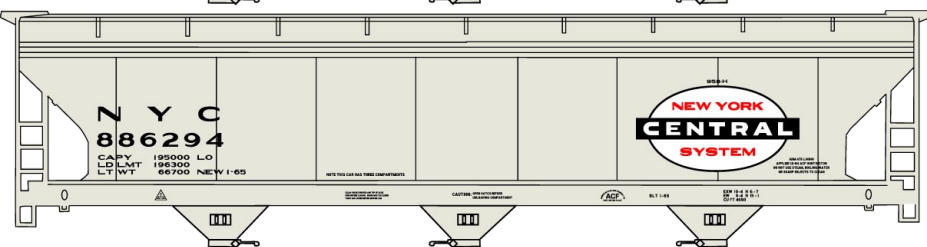

New York Central
 Singles Available **#20031**
 #18.98 Retail

#7737 Baltimore & Ohio
 50-Ton Offset Twin Hopper
 \$17.98 Retail

#5239 ICG 50' Double Door Steel Boxcar \$17.98 Retail

#1308 Michigan Central/NYC
 36' Double Sheath Wood Boxcar w/Steel
 Ends & Fishbelly Underframe \$17.98 Retail