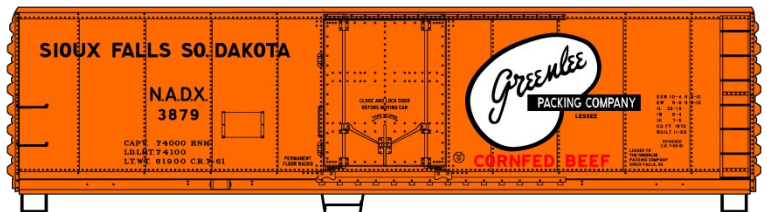

#8525 Greenlee Packing Company 40' Plug Door Steel Reefer $18.98 Retail