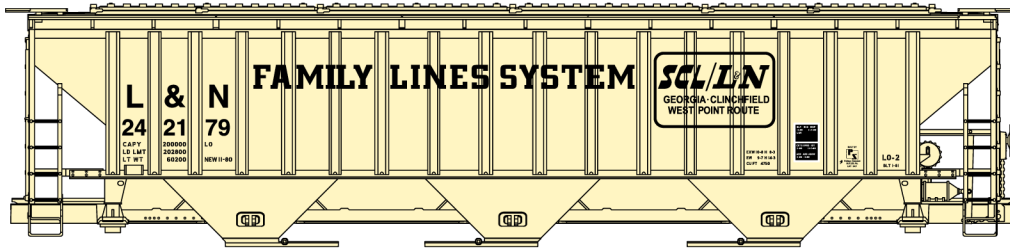

#8105 Limited Run
Southern Pacific 'Overnight'
AAR Boxcar 3-Car Set $52.98 Retail