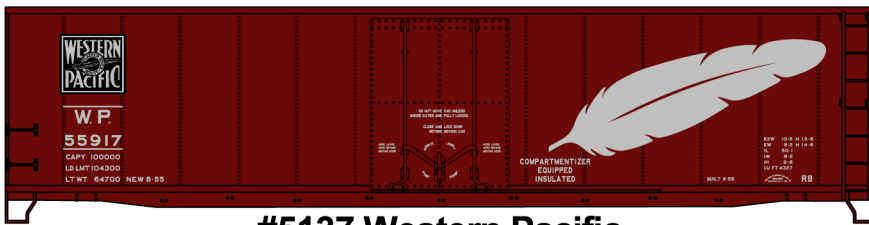

#25854 Maine Central USRA
Twin Hopper 3-Car Set $49.98 Retail

#5137 Western Pacific
50' Plug Door Steel Boxcar $17.98 Retail