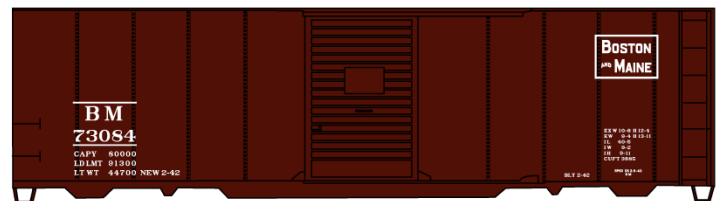

NYS&W Singles #25731 Random from 3-Car Set \$17.98 Retail

#5240 Pennsylvania (X56 Class) 50' Double Door Steel Boxcar \$18.98 Retail

#4905 Chicago Great Western 40' Wood Refrigerator Car \$19.98 Retail

#1160 Pacific Great Eastern 36' Fowler Wood Boxcar \$18.98 Retail

#3556 Boston & Maine 40' Single Door Steel Boxcar \$18.98 Retail

#4647 Lackawanna 40' Double Sheath Wood Boxcar \$18.98 Retail

#1310 Big Four CCC&StL/NYC 36' Double Sheath Wood Boxcar w/Steel Ends & Fishbelly Underframe \$18.98 Retail