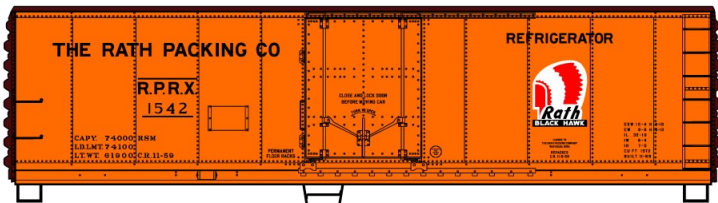

**Pacific Fruit Express Singles
 #85151 \$18.98 Each Retail**

**#5660 Pittsburgh & Lake Erie
 50' Exterior Post Steel Boxcar \$17.98 Retail**

**#1405 Lehigh & Hudson River
 36' Double Sheath Wood Boxcar w/Steel
 Ends & Straight Underframe \$17.98 Retail**

**#4514 Wellsville Addison & Galetton
 40' Outside Braced Wood Boxcar \$17.98 Retail**

**#1155 Canadian Pacific 36' Fowler
 Wood Boxcar \$17.98 Retail**

**#3131 Chicago & North Western
 40' Insulated Plug Door Boxcar \$17.98 Retail**

**#7738 New York Susquehanna &
 Western 50-Ton Offset Twin
 Hopper \$17.98 Retail**

**#28014 New York Central
 55-Ton Panel Side Twin Hoppers
 3-Car Set \$49.98 Retail**

**#28011 New York Central
 Singles \$16.98 Each Retail**

#8102 Limited Run
 Pullman Standard
 Covered Hoppers
3-Car Set
 \$58.98 Retail

PS Covered Hopper
 Singles Available
 \$19.98 Each Retail

#81021 Terra Chemicals
#81022 Portland Gin Co.
#81023 Honeymead

#8524 Rath Packing Company
 40' Plug Door Steel Reefer \$18.98 Retail