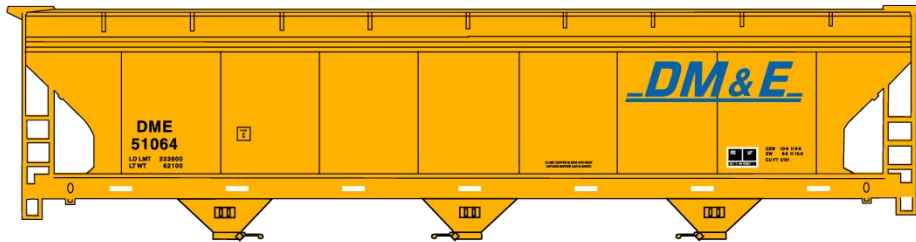

#20722 Dakota, Minnesota and Eastern
3-Bay ACF Covered Hopper $19.98 Retail