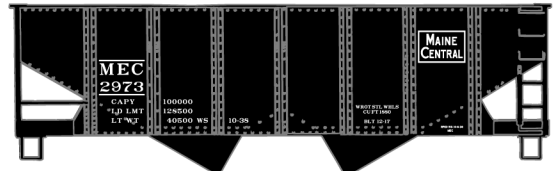

#5036 New York Susquehanna & Western
 50' Single Door Steel Boxcar \$17.98 Retail

#6536 L&N/SCL
 Family Lines
 Pullman Standard
 3-Bay Covered Hopper
 \$19.98 Retail

#8105 Limited Run
 Southern Pacific 'Overnight'
 AAR Boxcar 3-Car Set \$52.98 Retail

SP Singles Available #81051 \$17.98ea.Retail

#1159 Nashville Chattanooga & St. Louis
 36' Fowler Wood Boxcar \$17.98 Retail

#1805 Philadelphia & Reading
 36' Double Sheath Wood Boxcar w/Wood
 Ends & Straight Underframe \$17.98 Retail

#25854 Maine Central USRA
 Twin Hopper 3-Car Set \$49.98 Retail

#5137 Western Pacific
 50' Plug Door Steel Boxcar \$17.98 Retail

#5507 Burlington 50' Superior Door Steel Boxcar \$17.98 Retail

MeC Singles Available #2585
 \$16.98 Retail