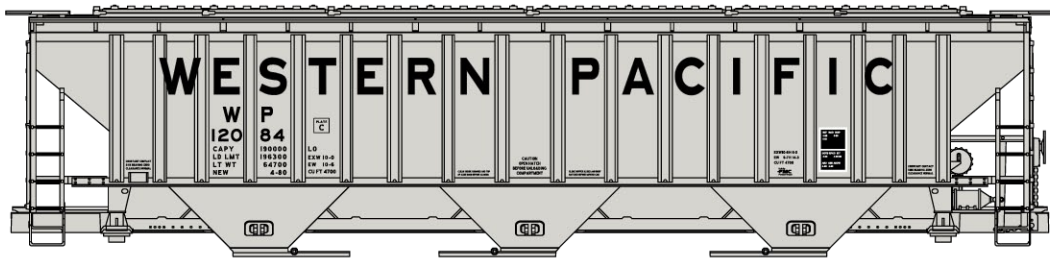

#6534 Western Pacific
 Pullman Standard 3-Bay
 Covered Hopper
 \$19.98 Retail

#1151 Soo Line 36' Fowler Wood Boxcar
 \$17.98 Retail **ALL NEW TOOLING**

#1707 Lehigh & New England
 36' Double Sheath Wood Boxcar w/Wood Ends
 & Fishbelly Underframe \$17.98 Retail

#5417 Wisconsin & Southern 50' Insulated Double Plug Door Steel Boxcar \$17.98 Retail

#2110 Burlington Northern-Santa Fe
 3-Bay ACF Covered Hopper-Green "Swoosh"
 \$18.98 Retail

#8097 Santa Fe 36' Double Sheath Wood Boxcars w/Straight Underframe