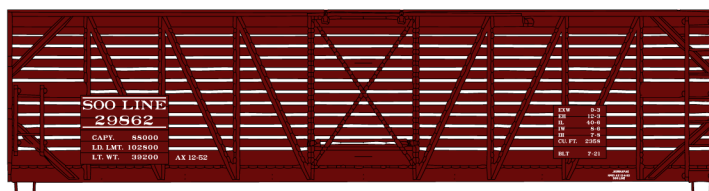

#6537 Burlington Northern Santa Fe Pullman Standard Covered Hopper $20.98 Retail

#4740 Soo Line
40' Wood Stock Car
$17.98 Retail