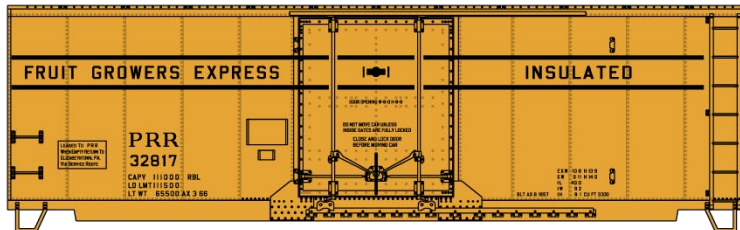

#1156 Bangor & Aroostook 36' Fowler
 Wood Boxcar \$17.98 Retail

#37684 Toledo & Ohio Central
 41' Steel Gondola 3-Car Set \$52.98 Retail

#1406 Norfolk & Western
 36' Double Sheath Wood Boxcar w/Steel
 Ends & Straight Underframe \$17.98 Retail

#3132 Pennsylvania/Fruit Growers Express 40' Plug Door Insulated Boxcar \$17.98 Retail

#4645 Western Maryland 40' Double Sheath Wood Boxcar \$17.98 Retail

#1309 Savannah & Atlanta 36' Double Sheath Wood Boxcar w/Steel Ends & Fishbelly Underframe \$17.98 Retail