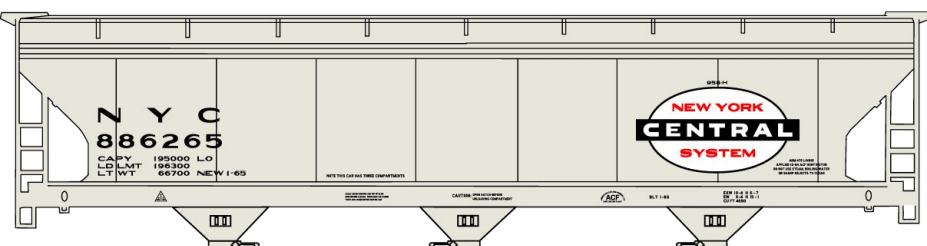

#8100 Limited Run 3-Car Set
New York Central
3-Bay ACF Covered Hoppers
$55.98 Retail