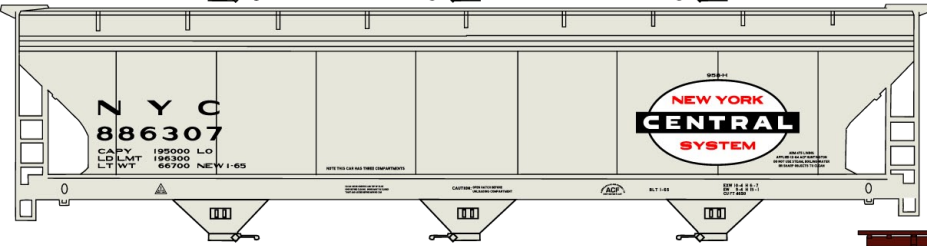

New York Central
 Singles Available **#20031**
 #18.98 Retail

#7737 Baltimore & Ohio
 50-Ton Offset Twin Hopper
 \$17.98 Retail

#5239 ICG 50' Double Door Steel Boxcar \$17.98 Retail

#1308 Michigan Central/NYC
 36' Double Sheath Wood Boxcar w/Steel
 Ends & Fishbelly Underframe \$17.98 Retail