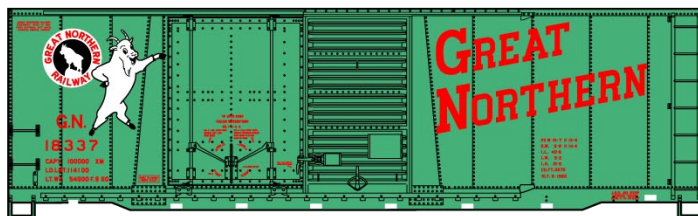

#4741 Rutland 40' Wood Stock Car \$18.98 Retail

#1162 Toronto Hamilton & Buffalo 36' Fowler Wood Boxcar \$18.98 Retail

#4855 Canadian National 40' Wood Refrigerator Car \$19.98 Retail

#2586 Georgia Railroad USRA Twin Hopper \$17.98 Retail