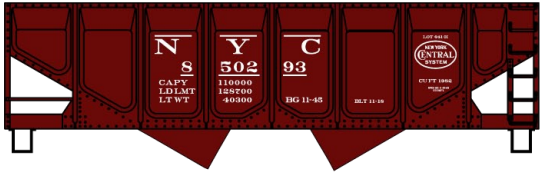

**Pacific Fruit Express Singles
 #85151 \$18.98 Each Retail**

**#5660 Pittsburgh & Lake Erie
 50' Exterior Post Steel Boxcar \$17.98 Retail**

**#1405 Lehigh & Hudson River
 36' Double Sheath Wood Boxcar w/Steel
 Ends & Straight Underframe \$17.98 Retail**

**#4514 Wellsville Addison & Galetton
 40' Outside Braced Wood Boxcar \$17.98 Retail**

**#1155 Canadian Pacific 36' Fowler
 Wood Boxcar \$17.98 Retail**

**#3131 Chicago & North Western
 40' Insulated Plug Door Boxcar \$17.98 Retail**

**#7738 New York Susquehanna &
 Western 50-Ton Offset Twin
 Hopper \$17.98 Retail**

**#28014 New York Central
 55-Ton Panel Side Twin Hoppers
 3-Car Set \$49.98 Retail**

**#28011 New York Central
 Singles \$16.98 Each Retail**