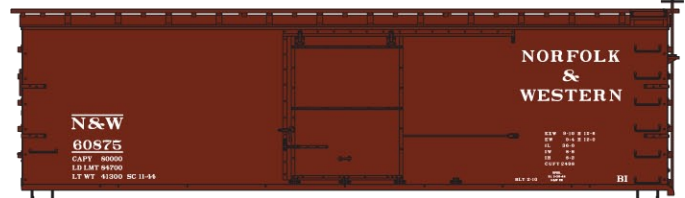

#1804 Norfolk & Western
36' Double Sheath Wood Boxcar w/Wood
Ends & Straight Underframe $17.98 Retail