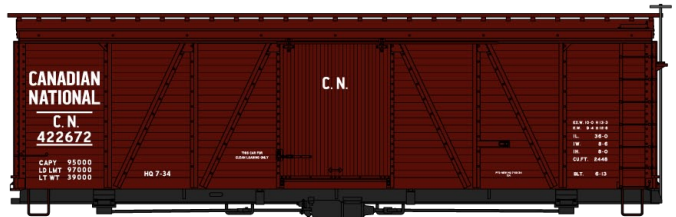

New York Central
 Singles Available **#20031**
 #18.98 Retail

#7737 Baltimore & Ohio
 50-Ton Offset Twin Hopper
 \$17.98 Retail

#5239 ICG 50' Double Door Steel Boxcar \$17.98 Retail

#1308 Michigan Central/NYC
 36' Double Sheath Wood Boxcar w/Steel
 Ends & Fishbelly Underframe \$17.98 Retail

#1154 Canadian National 36' Fowler
 Wood Boxcar \$17.98 Retail

#4853 Denver & Rio Grande Western
 40' Wood Reefer 18.98 Retail

#3555 Western Maryland
 40' Sliding Door AAR Boxcar \$17.98 Retail

#4329 Delaware & Hudson 40' Outside
 Braced Wood Boxcar \$17.98 Retail