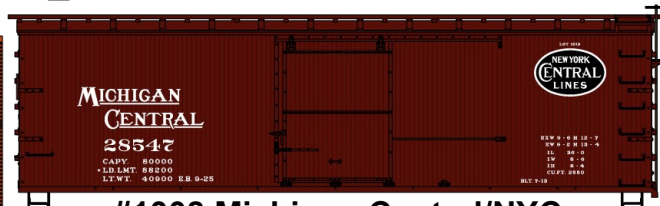

#1404 Delaware, Lackawanna & Western
 36' Double Sheath Wood Boxcar w/Steel Ends & Straight Underframe \$17.98 Retail

#25844 Wheeling & Lake Erie
 USRA Twin Hopper
 3-Car Set \$49.98 Retail

W&LE Singles Available
#2584 \$16.98 Retail

ALL NEW TOOLING

#1153 Nickel Plate 36' Fowler
 Wood Boxcar \$17.98 Retail

#3554 Monon 40' Sliding Door
 Steel Boxcar \$17.98 Retail

#8100 Limited Run 3-Car Set
New York Central
 3-Bay ACF Covered Hoppers
 \$55.98 Retail

New York Central
 Singles Available **#20031**
 #18.98 Retail

#7737 Baltimore & Ohio
 50-Ton Offset Twin Hopper
 \$17.98 Retail

#5239 ICG 50' Double Door Steel Boxcar \$17.98 Retail

#1308 Michigan Central/NYC
 36' Double Sheath Wood Boxcar w/Steel
 Ends & Fishbelly Underframe \$17.98 Retail

#1154 Canadian National 36' Fowler
 Wood Boxcar \$17.98 Retail

#4853 Denver & Rio Grande Western
 40' Wood Reefer 18.98 Retail

#3555 Western Maryland
 40' Sliding Door AAR Boxcar \$17.98 Retail

#4329 Delaware & Hudson 40' Outside
 Braced Wood Boxcar \$17.98 Retail