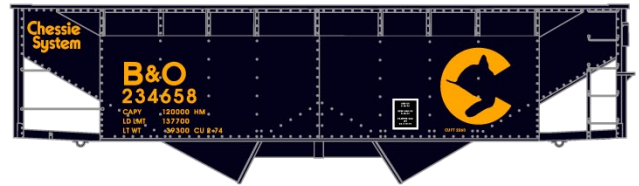

T&OC Singles Available #3768
 (Random from 3-Car Set)
 \$17.98 Each Retail

#8103 Limited Run CP-Soo 3-Bay ACF Covered Hoppers 3-Car Set \$55.98 Retail

CP-Soo Singles Available #20301 \$18.98 Retail

#7739 Chessie/B&O 50-Ton Offset Twin Hopper \$17.98 Retail

#3132 Pennsylvania/Fruit Growers Express 40' Plug Door Insulated Boxcar \$17.98 Retail

#4645 Western Maryland 40' Double Sheath Wood Boxcar \$17.98 Retail

#1309 Savannah & Atlanta 36' Double Sheath Wood Boxcar w/Steel Ends & Fishbelly Underframe \$17.98 Retail