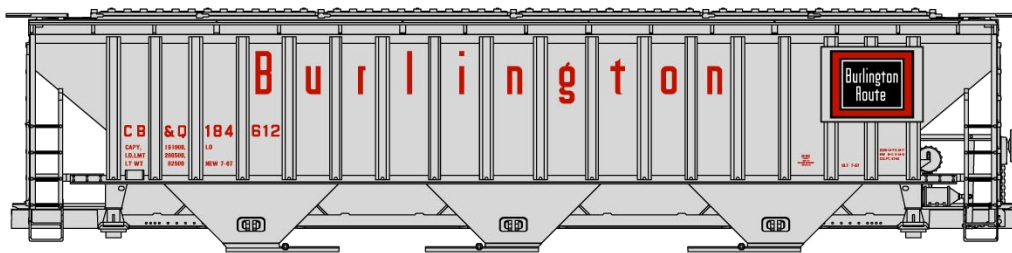

#8108 Chesapeake & Ohio Limited Run 3-Car Set Offset Triple Hoppers $55.98 Retail