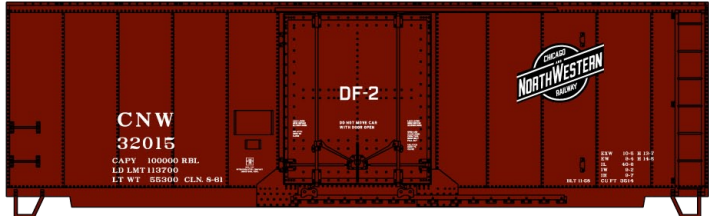

#1154 Canadian National 36' Fowler
 Wood Boxcar \$17.98 Retail

#4853 Denver & Rio Grande Western
 40' Wood Reefer 18.98 Retail

#3555 Western Maryland
 40' Sliding Door AAR Boxcar \$17.98 Retail

#4329 Delaware & Hudson 40' Outside
 Braced Wood Boxcar \$17.98 Retail

#1804 Norfolk & Western
 36' Double Sheath Wood Boxcar w/Wood
 Ends & Straight Underframe \$17.98 Retail
AVAILABLE NOW

**#8101 Limited Run 3-Car Set
 Pacific Fruit Express
 40' Steel Reefers \$55.98 Retail**

**Pacific Fruit Express Singles
 #85151 \$18.98 Each Retail**

**#5660 Pittsburgh & Lake Erie
 50' Exterior Post Steel Boxcar \$17.98 Retail**

**#1405 Lehigh & Hudson River
 36' Double Sheath Wood Boxcar w/Steel
 Ends & Straight Underframe \$17.98 Retail**

**#4514 Wellsville Addison & Galetton
 40' Outside Braced Wood Boxcar \$17.98 Retail**

**#1155 Canadian Pacific 36' Fowler
 Wood Boxcar \$17.98 Retail**

**#3131 Chicago & North Western
 40' Insulated Plug Door Boxcar \$17.98 Retail**