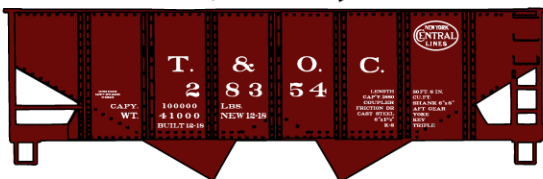

#3132 Pennsylvania/Fruit Growers Express 40' Plug Door Insulated Boxcar \$17.98 Retail

#4645 Western Maryland 40' Double Sheath Wood Boxcar \$17.98 Retail

#1309 Savannah & Atlanta 36' Double Sheath Wood Boxcar w/Steel Ends & Fishbelly Underframe \$17.98 Retail

#1157 Chicago Great Western 36' Fowler Wood Boxcar \$17.98 Retail

#8525 Greenlee Packing Company 40' Plug Door Steel Reefer \$18.98 Retail

#6535 Northern Pacific
 Pullman Standard 3-Bay
 Covered Hopper
 \$19.98 Retail

#2111 Western Pacific
 3-Bay ACF
 Covered Hopper
 \$18.98 Retail

#8104 Limited Run
 New York Central Subsidiary
 USRA Twin Hopper 3-Car Set
 \$49.98 Retail

Singles Available \$16.98ea. Retail

#81041 Cincinnati Northern