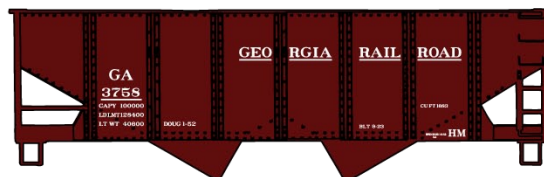

#2586 Georgia Railroad USRA Twin Hopper $17.98 Retail