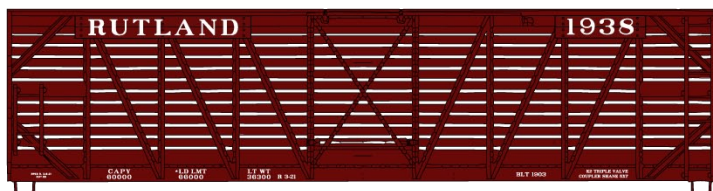

#6539 Chicago Burlington & Quincy Pullman Standard Covered Hopper $20.98 Retail

#4741 Rutland 40' Wood Stock Car $18.98 Retail