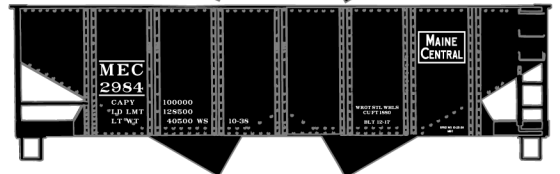

#5036 New York Susquehanna & Western
 50' Single Door Steel Boxcar \$17.98 Retail

#6536 L&N/SCL
 Family Lines
 Pullman Standard
 3-Bay Covered Hopper
 \$19.98 Retail

#8105 Limited Run
 Southern Pacific 'Overnight'
 AAR Boxcar 3-Car Set \$52.98 Retail

SP Singles Available #81051 \$17.98ea.Retail

#1159 Nashville Chattanooga & St. Louis
 36' Fowler Wood Boxcar \$17.98 Retail

#1805 Philadelphia & Reading
 36' Double Sheath Wood Boxcar w/Wood
 Ends & Straight Underframe \$17.98 Retail

#25854 Maine Central USRA
 Twin Hopper 3-Car Set \$49.98 Retail

#5137 Western Pacific
 50' Plug Door Steel Boxcar \$17.98 Retail

#5507 Burlington 50' Superior Door Steel Boxcar \$17.98 Retail

MeC Singles Available #2585
 \$16.98 Retail