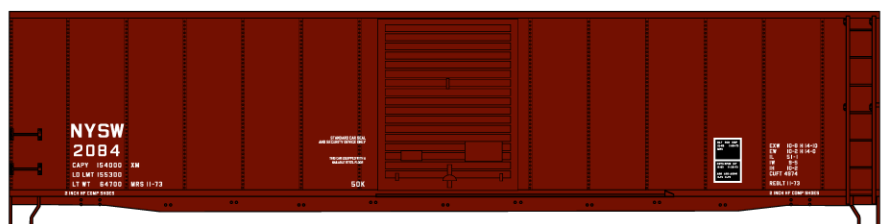

#81042 Pittsburgh, McKeesport & Youghiogeny

#81043 Toledo & Ohio Central

#1158 Grand Trunk 36' Fowler
 Wood Boxcar \$17.98 Retail

#1708 Clinchfield
 36' Double Sheath Wood Boxcar w/Wood
 Ends & Fishbelly Underframe \$17.98 Retail

#5036 New York Susquehanna & Western
 50' Single Door Steel Boxcar \$17.98 Retail

#6536 L&N/SCL
 Family Lines
 Pullman Standard
 3-Bay Covered Hopper
 \$19.98 Retail

#8105 Limited Run
 Southern Pacific 'Overnight'
 AAR Boxcar 3-Car Set \$52.98 Retail