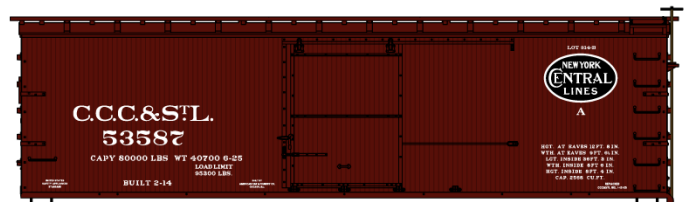

#1310 Big Four CCC&StL/NYC 36' Double Sheath Wood Boxcar w/Steel Ends & Fishbelly Underframe $18.98 Retail