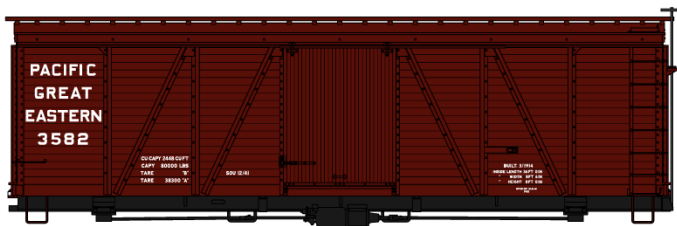

#4740 Soo Line
 40' Wood Stock Car
 \$17.98 Retail

#6537 Burlington Northern Santa Fe Pullman Standard Covered Hopper \$20.98 Retail

#8106 Limited Run New York Susquehanna & Western USRA Hopper 3-Car Set \$52.98 Retail

NYS&W Singles #25731 Random from 3-Car Set \$17.98 Retail

#5240 Pennsylvania (X56 Class) 50' Double Door Steel Boxcar \$18.98 Retail

#4905 Chicago Great Western 40' Wood Refrigerator Car \$19.98 Retail

#1160 Pacific Great Eastern 36' Fowler Wood Boxcar \$18.98 Retail