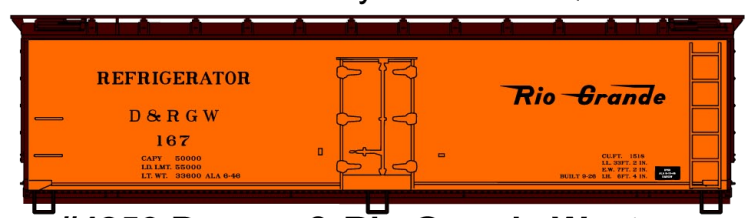

New York Central
 Singles Available **#20031**
 #18.98 Retail

#7737 Baltimore & Ohio
 50-Ton Offset Twin Hopper
 \$17.98 Retail

#5239 ICG 50' Double Door Steel Boxcar \$17.98 Retail

#1308 Michigan Central/NYC
 36' Double Sheath Wood Boxcar w/Steel
 Ends & Fishbelly Underframe \$17.98 Retail

#1154 Canadian National 36' Fowler
 Wood Boxcar \$17.98 Retail

#4853 Denver & Rio Grande Western
 40' Wood Reefer 18.98 Retail

#3555 Western Maryland
 40' Sliding Door AAR Boxcar \$17.98 Retail

#4329 Delaware & Hudson 40' Outside
 Braced Wood Boxcar \$17.98 Retail