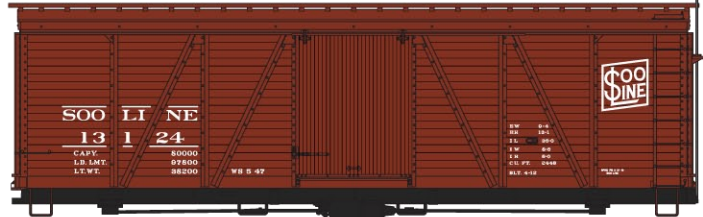

#6534 Western Pacific
 Pullman Standard 3-Bay
 Covered Hopper
 \$19.98 Retail

#1151 Soo Line 36' Fowler Wood Boxcar
 \$17.98 Retail **ALL NEW TOOLING**

#1707 Lehigh & New England
 36' Double Sheath Wood Boxcar w/Wood Ends
 & Fishbelly Underframe \$17.98 Retail

#5417 Wisconsin & Southern 50' Insulated Double Plug Door Steel Boxcar \$17.98 Retail

#2110 Burlington Northern-Santa Fe
 3-Bay ACF Covered Hopper-Green "Swoosh"
 \$18.98 Retail

#8097 Santa Fe 36' Double Sheath Wood Boxcars w/Straight Underframe

3-Car Set \$52.98 Retail

#8523 Dubuque Packing 40' Plug Door Steel Reefer \$18.98 Retail

Santa Fe Singles Available #80971

(Random from 3-Pack) \$17.98 Each Retail

#8098 Limited Run 3-Car Set
 40' Wood Reefers \$55.98 Retail