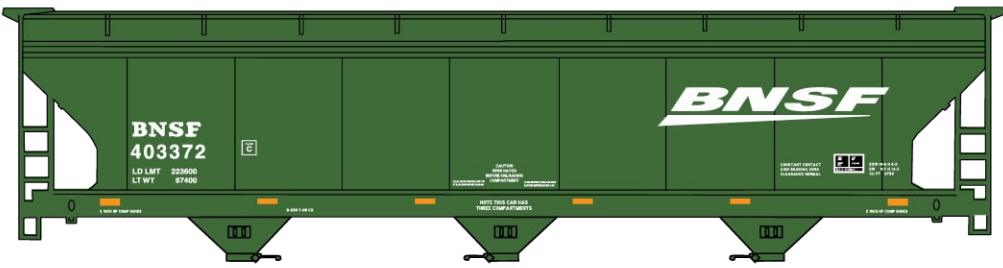

#6534 Western Pacific
 Pullman Standard 3-Bay
 Covered Hopper
 \$19.98 Retail

#1151 Soo Line 36' Fowler Wood Boxcar
 \$17.98 Retail **ALL NEW TOOLING**

#1707 Lehigh & New England
 36' Double Sheath Wood Boxcar w/Wood Ends
 & Fishbelly Underframe \$17.98 Retail

#5417 Wisconsin & Southern 50' Insulated Double Plug Door Steel Boxcar \$17.98 Retail

#2110 Burlington Northern-Santa Fe
 3-Bay ACF Covered Hopper-Green "Swoosh"
 \$18.98 Retail

#8097 Santa Fe 36' Double Sheath Wood Boxcars w/Straight Underframe

3-Car Set \$52.98 Retail

#8523 Dubuque Packing 40' Plug Door Steel Reefer \$18.98 Retail

Santa Fe Singles Available #80971

(Random from 3-Pack) \$17.98 Each Retail

#8098 Limited Run 3-Car Set
 40' Wood Reefers \$55.98 Retail