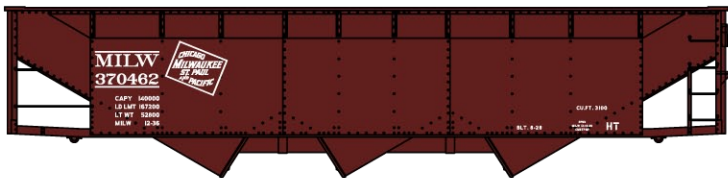

#6534 Western Pacific
 Pullman Standard 3-Bay
 Covered Hopper
 \$19.98 Retail

#1151 Soo Line 36' Fowler Wood Boxcar
 \$17.98 Retail **ALL NEW TOOLING**

#1707 Lehigh & New England
 36' Double Sheath Wood Boxcar w/Wood Ends
 & Fishbelly Underframe \$17.98 Retail

#5417 Wisconsin & Southern 50' Insulated Double Plug Door Steel Boxcar \$17.98 Retail

#2110 Burlington Northern-Santa Fe
 3-Bay ACF Covered Hopper-Green "Swoosh"
 \$18.98 Retail

#8097 Santa Fe 36' Double Sheath Wood Boxcars w/Straight Underframe

3-Car Set \$52.98 Retail

#8523 Dubuque Packing 40' Plug Door Steel Reefer \$18.98 Retail

Santa Fe Singles Available #80971

(Random from 3-Pack) \$17.98 Each Retail

#8098 Limited Run 3-Car Set
 40' Wood Reefers \$55.98 Retail

Singles Available \$18.98 Each Retail

- #48093 Northern Pacific
- #48232 Western Pacific/PFE
- #48411 Colorado & Southern

#7561 Milwaukee Road
Chicago Milwaukee St. Paul & Pacific
 70-Ton Offset Hopper \$17.98 Retail