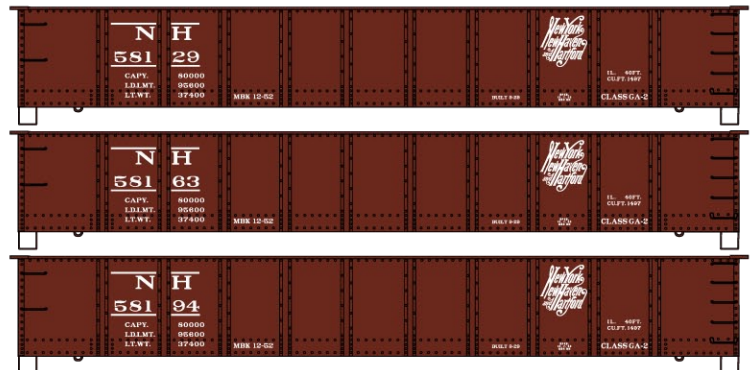

3-Car Set \$52.98 Retail

#8523 Dubuque Packing 40' Plug Door Steel Reefer \$18.98 Retail

Santa Fe Singles Available #80971

(Random from 3-Pack) \$17.98 Each Retail

#8098 Limited Run 3-Car Set
 40' Wood Reefers \$55.98 Retail

#20441 Penn Central
 3-Bay ACF
 Covered Hopper
 \$18.98 Retail

#5659 Bangor & Aroostook
 50' Exterior Post Steel Boxcar
 \$17.98 Retail

#1804 Norfolk & Western
 36' Double Sheath Wood Boxcar w/Wood
 Ends & Straight Underframe \$17.98 Retail

#1152 New York Susquehanna & Western
 36' Fowler Wood Boxcar \$17.98 Retail
ALL NEW TOOLING

#37674 New York New Haven
& Hartford 41' Steel Gondola
 3-Car Set \$52.98 Retail

Singles Available #3767 \$17.98 Retail

#1404 Delaware, Lackawanna & Western
 36' Double Sheath Wood Boxcar w/Steel Ends & Straight Underframe \$17.98 Retail

#25844 Wheeling & Lake Erie
 USRA Twin Hopper
 3-Car Set \$49.98 Retail

W&LE Singles Available
#2584 \$16.98 Retail