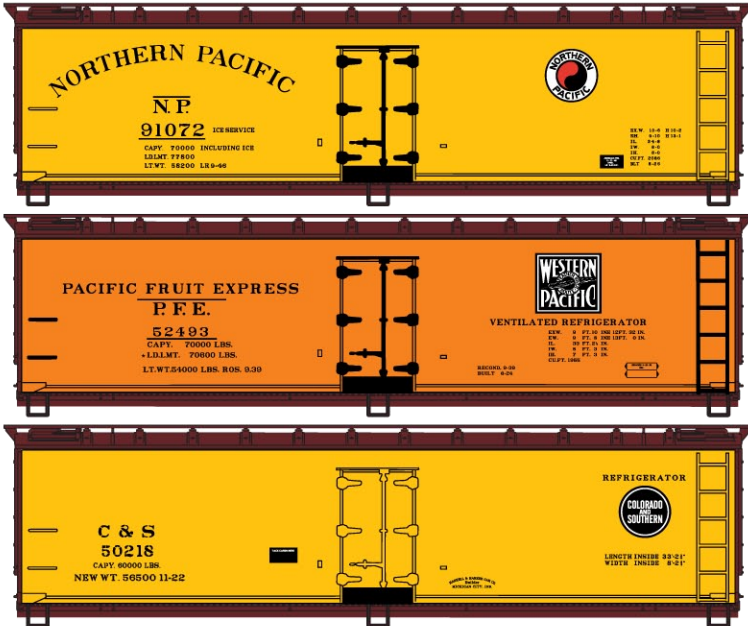

3-Car Set \$52.98 Retail

#8523 Dubuque Packing 40' Plug Door Steel Reefer \$18.98 Retail

Santa Fe Singles Available #80971

(Random from 3-Pack) \$17.98 Each Retail

#8098 Limited Run 3-Car Set
 40' Wood Reefers \$55.98 Retail