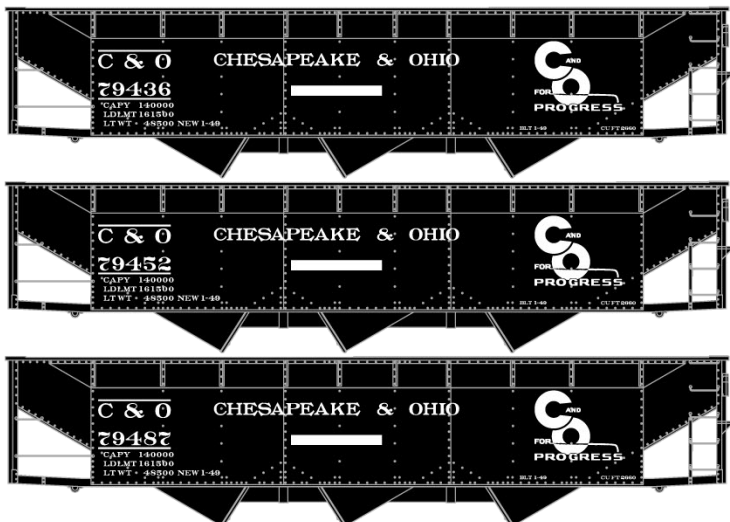

C&O Singles Available #75201 $18.98 Each Retail