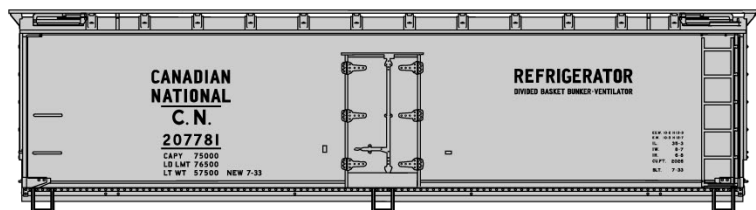

#4855 Canadian National 40' Wood Refrigerator Car $19.98 Retail