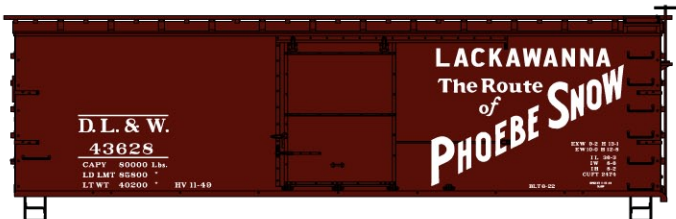

#1152 New York Susquehanna & Western
 36' Fowler Wood Boxcar \$17.98 Retail
ALL NEW TOOLING

#37674 New York New Haven
& Hartford 41' Steel Gondola
 3-Car Set \$52.98 Retail

Singles Available #3767 \$17.98 Retail

#8099 Limited Run 3-Car Set
 Pullman Standard Covered Hoppers \$58.98 Retail

Singles Available \$19.98 Each Retail

- #80991 Chicago & Eastern Illinois
- #80992 Illinois Terminal
- #80993 Missouri Pacific

#1404 Delaware, Lackawanna & Western
 36' Double Sheath Wood Boxcar w/Steel Ends & Straight Underframe \$17.98 Retail

#25844 Wheeling & Lake Erie
 USRA Twin Hopper
 3-Car Set \$49.98 Retail

W&LE Singles Available
#2584 \$16.98 Retail