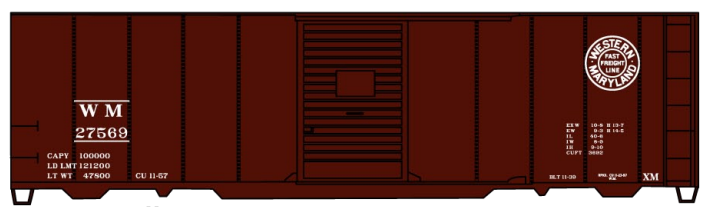

New York Central
 Singles Available **#20031**
 #18.98 Retail

#7737 Baltimore & Ohio
 50-Ton Offset Twin Hopper
 \$17.98 Retail

#5239 ICG 50' Double Door Steel Boxcar \$17.98 Retail

#1308 Michigan Central/NYC
 36' Double Sheath Wood Boxcar w/Steel
 Ends & Fishbelly Underframe \$17.98 Retail

#1154 Canadian National 36' Fowler
 Wood Boxcar \$17.98 Retail

#4853 Denver & Rio Grande Western
 40' Wood Reefer 18.98 Retail

#3555 Western Maryland
 40' Sliding Door AAR Boxcar \$17.98 Retail

#4329 Delaware & Hudson 40' Outside
 Braced Wood Boxcar \$17.98 Retail