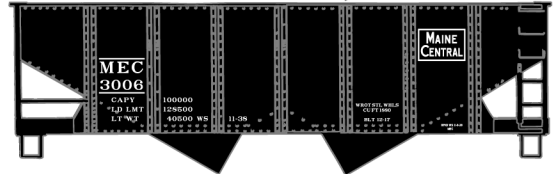

#5036 New York Susquehanna & Western
 50' Single Door Steel Boxcar \$17.98 Retail

#6536 L&N/SCL
 Family Lines
 Pullman Standard
 3-Bay Covered Hopper
 \$19.98 Retail

#8105 Limited Run
 Southern Pacific 'Overnight'
 AAR Boxcar 3-Car Set \$52.98 Retail

SP Singles Available #81051 \$17.98ea.Retail

#1159 Nashville Chattanooga & St. Louis
 36' Fowler Wood Boxcar \$17.98 Retail

#1805 Philadelphia & Reading
 36' Double Sheath Wood Boxcar w/Wood
 Ends & Straight Underframe \$17.98 Retail

#25854 Maine Central USRA
 Twin Hopper 3-Car Set \$49.98 Retail

#5137 Western Pacific
 50' Plug Door Steel Boxcar \$17.98 Retail

#5507 Burlington 50' Superior Door Steel Boxcar \$17.98 Retail

MeC Singles Available #2585
 \$16.98 Retail