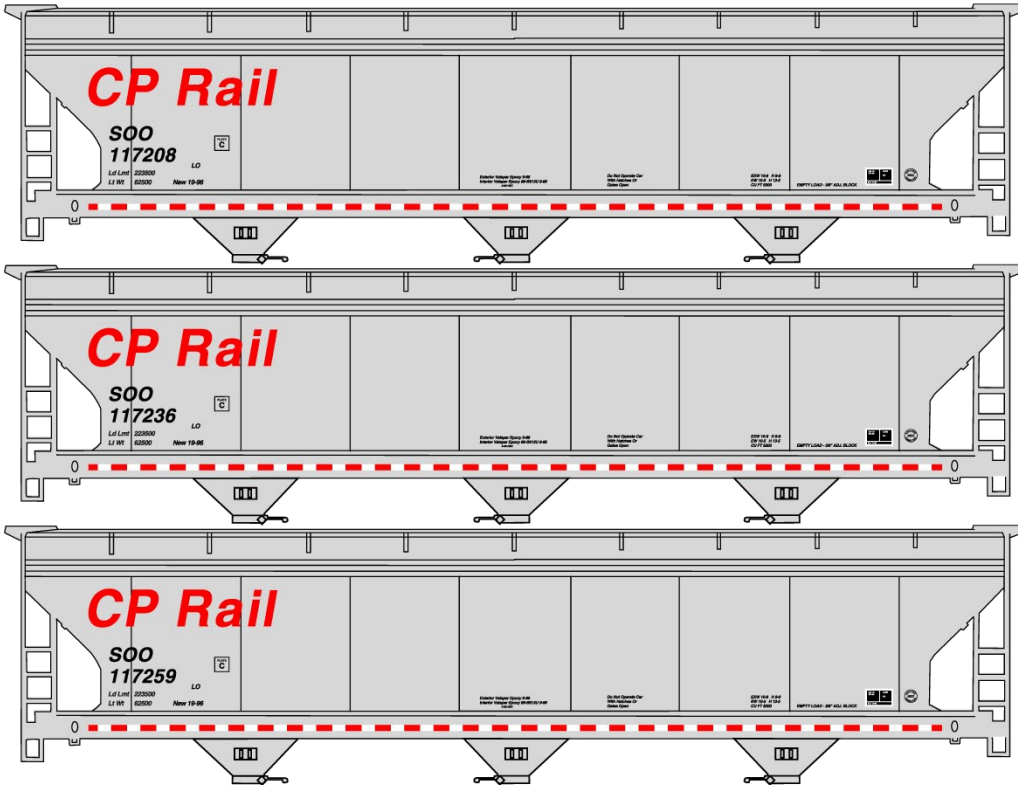

#8103 Limited Run CP-Soo 3-Bay ACF Covered Hoppers 3-Car Set $55.98 Retail

CP-Soo Singles Available #20301 $18.98 Retail