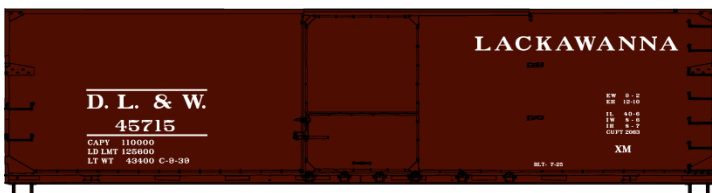

#4647 Lackawanna 40' Double Sheath Wood Boxcar $18.98 Retail