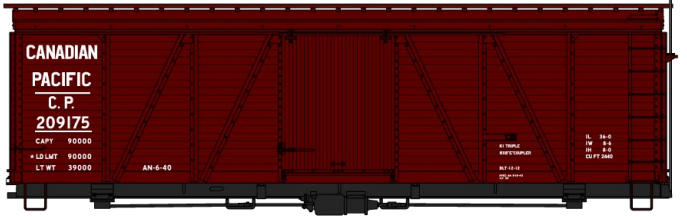

**Pacific Fruit Express Singles
 #85151 \$18.98 Each Retail**

**#5660 Pittsburgh & Lake Erie
 50' Exterior Post Steel Boxcar \$17.98 Retail**

**#1405 Lehigh & Hudson River
 36' Double Sheath Wood Boxcar w/Steel
 Ends & Straight Underframe \$17.98 Retail**

**#4514 Wellsville Addison & Galetton
 40' Outside Braced Wood Boxcar \$17.98 Retail**

**#1155 Canadian Pacific 36' Fowler
 Wood Boxcar \$17.98 Retail**

**#3131 Chicago & North Western
 40' Insulated Plug Door Boxcar \$17.98 Retail**