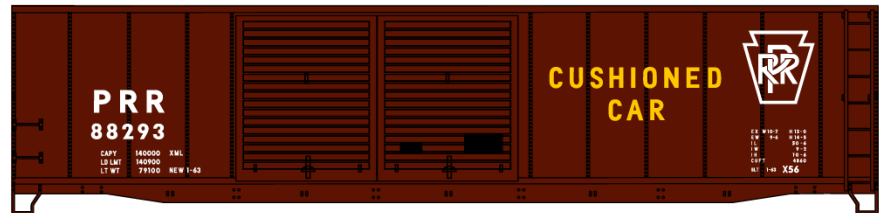

#5240 Pennsylvania (X56 Class) 50' Double Door Steel Boxcar $18.98 Retail