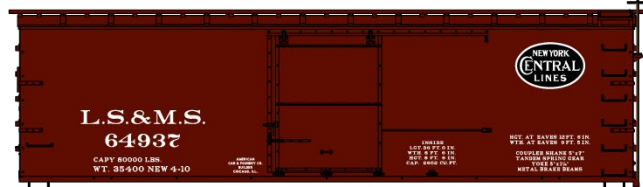

#1709 Lake Shore & Michigan Southern
36' Double Sheath Wood Boxcar w/Wood Ends & Fishbelly Underframe $18.98 Retail