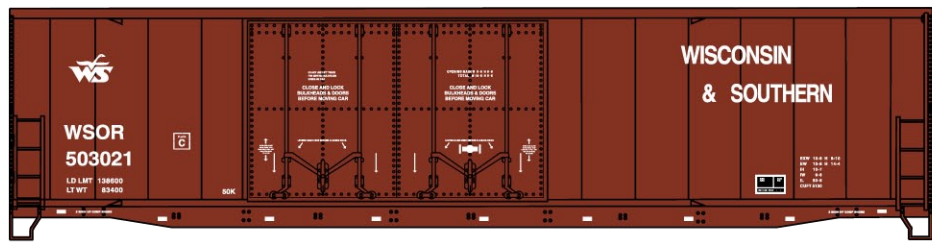

#6534 Western Pacific
 Pullman Standard 3-Bay
 Covered Hopper
 \$19.98 Retail

#1151 Soo Line 36' Fowler Wood Boxcar
 \$17.98 Retail **ALL NEW TOOLING**

#1707 Lehigh & New England
 36' Double Sheath Wood Boxcar w/Wood Ends
 & Fishbelly Underframe \$17.98 Retail

#5417 Wisconsin & Southern 50' Insulated Double Plug Door Steel Boxcar \$17.98 Retail

#2110 Burlington Northern-Santa Fe
 3-Bay ACF Covered Hopper-Green "Swoosh"
 \$18.98 Retail

#8097 Santa Fe 36' Double Sheath Wood Boxcars w/Straight Underframe

3-Car Set \$52.98 Retail

#8523 Dubuque Packing 40' Plug Door Steel Reefer \$18.98 Retail

Santa Fe Singles Available #80971

(Random from 3-Pack) \$17.98 Each Retail

#8098 Limited Run 3-Car Set
 40' Wood Reefers \$55.98 Retail