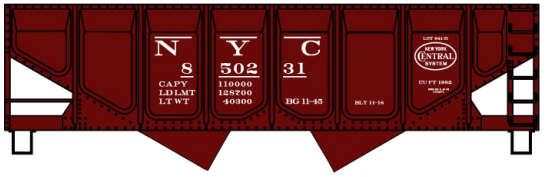

**Pacific Fruit Express Singles
 #85151 \$18.98 Each Retail**

**#5660 Pittsburgh & Lake Erie
 50' Exterior Post Steel Boxcar \$17.98 Retail**

**#1405 Lehigh & Hudson River
 36' Double Sheath Wood Boxcar w/Steel
 Ends & Straight Underframe \$17.98 Retail**

**#4514 Wellsville Addison & Galetton
 40' Outside Braced Wood Boxcar \$17.98 Retail**

**#1155 Canadian Pacific 36' Fowler
 Wood Boxcar \$17.98 Retail**

**#3131 Chicago & North Western
 40' Insulated Plug Door Boxcar \$17.98 Retail**

**#7738 New York Susquehanna &
 Western 50-Ton Offset Twin
 Hopper \$17.98 Retail**

**#28014 New York Central
 55-Ton Panel Side Twin Hoppers
 3-Car Set \$49.98 Retail**

**#28011 New York Central
 Singles \$16.98 Each Retail**