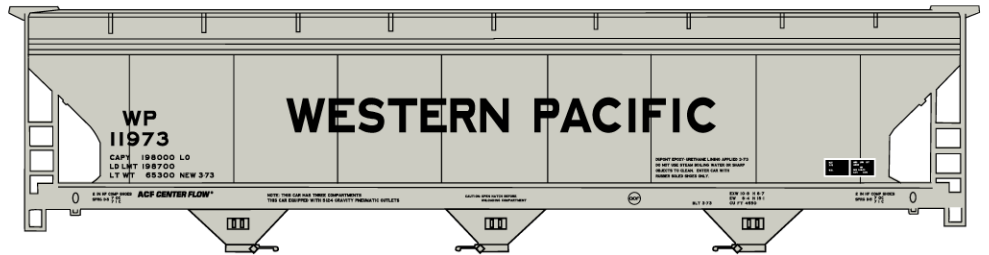

#2111 Western Pacific
3-Bay ACF
Covered Hopper
$18.98 Retail

#8104 Limited Run
New York Central Subsidiary
USRA Twin Hopper 3-Car Set
$49.98 Retail