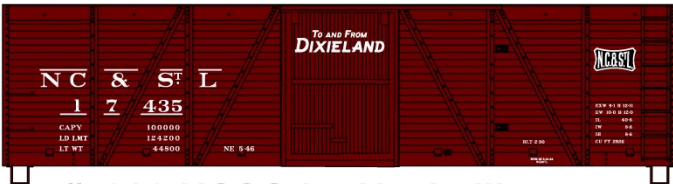

#7020 NC&StL - Nashville Chattanooga & St. Louis
40' Single Sheath Wood Boxcar $18.98 Retail