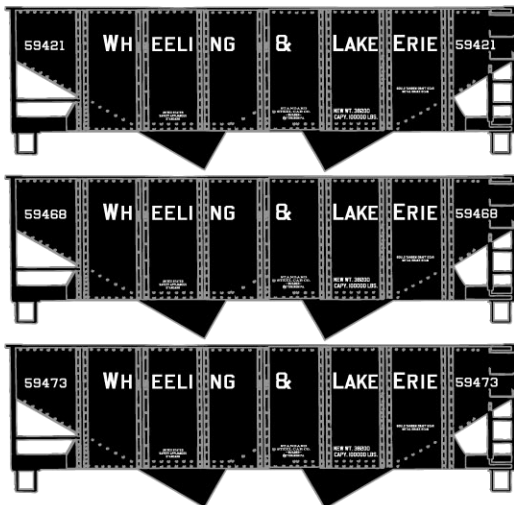

#8099 Limited Run 3-Car Set
 Pullman Standard Covered Hoppers \$58.98 Retail

Singles Available \$19.98 Each Retail

- #80991 Chicago & Eastern Illinois
- #80992 Illinois Terminal
- #80993 Missouri Pacific

#1404 Delaware, Lackawanna & Western
 36' Double Sheath Wood Boxcar w/Steel Ends & Straight Underframe \$17.98 Retail

#25844 Wheeling & Lake Erie
 USRA Twin Hopper
 3-Car Set \$49.98 Retail

W&LE Singles Available
#2584 \$16.98 Retail