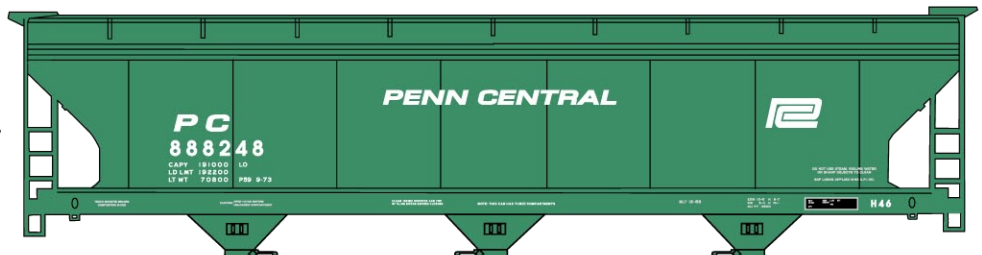

#5659 Bangor & Aroostook
50' Exterior Post Steel Boxcar
$17.98 Retail