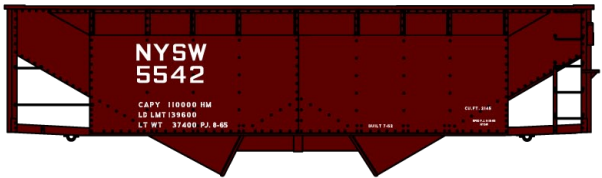

#1804 Norfolk & Western
 36' Double Sheath Wood Boxcar w/Wood
 Ends & Straight Underframe \$17.98 Retail
AVAILABLE NOW

**#8101 Limited Run 3-Car Set
 Pacific Fruit Express
 40' Steel Reefers \$55.98 Retail**

**Pacific Fruit Express Singles
 #85151 \$18.98 Each Retail**

**#5660 Pittsburgh & Lake Erie
 50' Exterior Post Steel Boxcar \$17.98 Retail**

**#1405 Lehigh & Hudson River
 36' Double Sheath Wood Boxcar w/Steel
 Ends & Straight Underframe \$17.98 Retail**

**#4514 Wellsville Addison & Galetton
 40' Outside Braced Wood Boxcar \$17.98 Retail**

**#1155 Canadian Pacific 36' Fowler
 Wood Boxcar \$17.98 Retail**

**#3131 Chicago & North Western
 40' Insulated Plug Door Boxcar \$17.98 Retail**