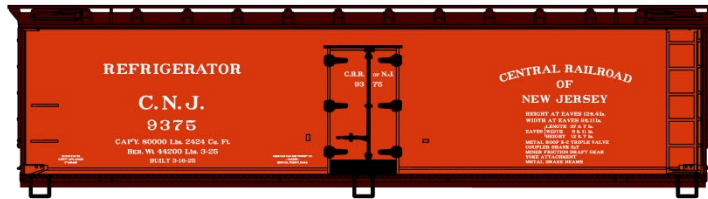

#4854 Central New Jersey
40' Wood Refrigerator Car $19.98 Retail