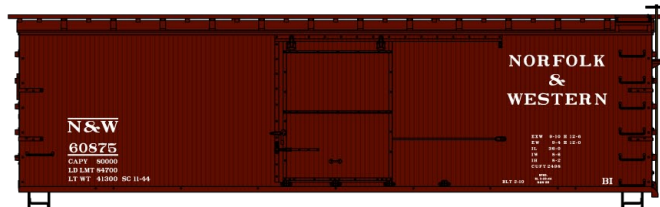

New York Central
 Singles Available **#20031**
 #18.98 Retail

#7737 Baltimore & Ohio
 50-Ton Offset Twin Hopper
 \$17.98 Retail

#5239 ICG 50' Double Door Steel Boxcar \$17.98 Retail

#1308 Michigan Central/NYC
 36' Double Sheath Wood Boxcar w/Steel
 Ends & Fishbelly Underframe \$17.98 Retail

#1154 Canadian National 36' Fowler
 Wood Boxcar \$17.98 Retail

#4853 Denver & Rio Grande Western
 40' Wood Reefer 18.98 Retail

#3555 Western Maryland
 40' Sliding Door AAR Boxcar \$17.98 Retail

#4329 Delaware & Hudson 40' Outside
 Braced Wood Boxcar \$17.98 Retail

#1804 Norfolk & Western
 36' Double Sheath Wood Boxcar w/Wood
 Ends & Straight Underframe \$17.98 Retail
AVAILABLE NOW

**#8101 Limited Run 3-Car Set
 Pacific Fruit Express
 40' Steel Reefers \$55.98 Retail**

**Pacific Fruit Express Singles
 #85151 \$18.98 Each Retail**

**#5660 Pittsburgh & Lake Erie
 50' Exterior Post Steel Boxcar \$17.98 Retail**

**#1405 Lehigh & Hudson River
 36' Double Sheath Wood Boxcar w/Steel
 Ends & Straight Underframe \$17.98 Retail**