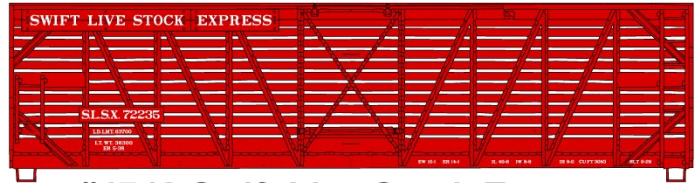

#8111 Pittsburgh & Lake Erie 3-Car Set
 40' Steel Boxcars \$55.98 Retail

P&LE Singles #81111 \$18.98

#1807 Denver & Rio Grande
 36' Double Sheath Wood Boxcar w/Wood Ends & Straight Underframe \$18.98 Retail

#6541 Chicago Great Western Pullman Standard Covered Hopper \$20.98 Retail

#5327 Canadian Pacific 50' Combination Door Welded Steel Boxcar \$18.98 Retail

#1166 Toledo St. Louis & Western 36' Fowler Wood Boxcar \$18.98 Retail

#4120 Michigan Central 40' Single Sheath Wood Boxcar \$18.98 Retail

#4742 Swift Live Stock Express 40' Wood Stock Car \$18.98 Retail

#1711 CCC&StL Big Four 36' Double Sheath Wood Boxcar w/Wood Ends & Fishbelly Underframe \$18.98 Retail