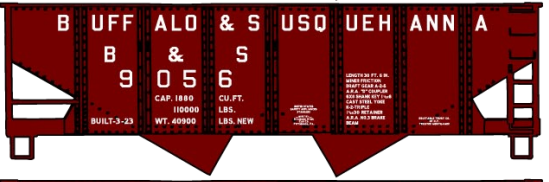

#1163 Georgia Railway
 36' Fowler Wood Boxcar \$18.98 Retail

#24295 Buffalo & Susquehanna
 USRA Twin Hopper 3-Car Set
 \$52.98 Retail

PFE Singles Available #81091
 \$19.98 Each Retail

#5241 Western Maryland
 50' Double Door Riveted Steel Boxcar \$18.98 Retail

B&S Singles Available #24291
 \$17.98 Each Retail

#3133 Chicago Great Western
 40' Insulated Steel Boxcar \$18.98 Retail

#1710 Ann Arbor 36' Double Sheath Wood Boxcar w/Wood Ends and Fishbelly Underframe \$18.98 Retail