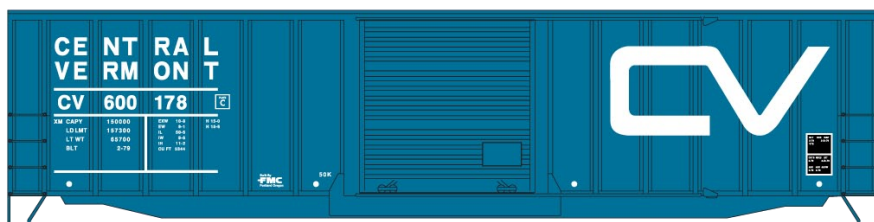

#2113 Western Maryland
3-Bay
ACF Hopper
$19.98 Retail