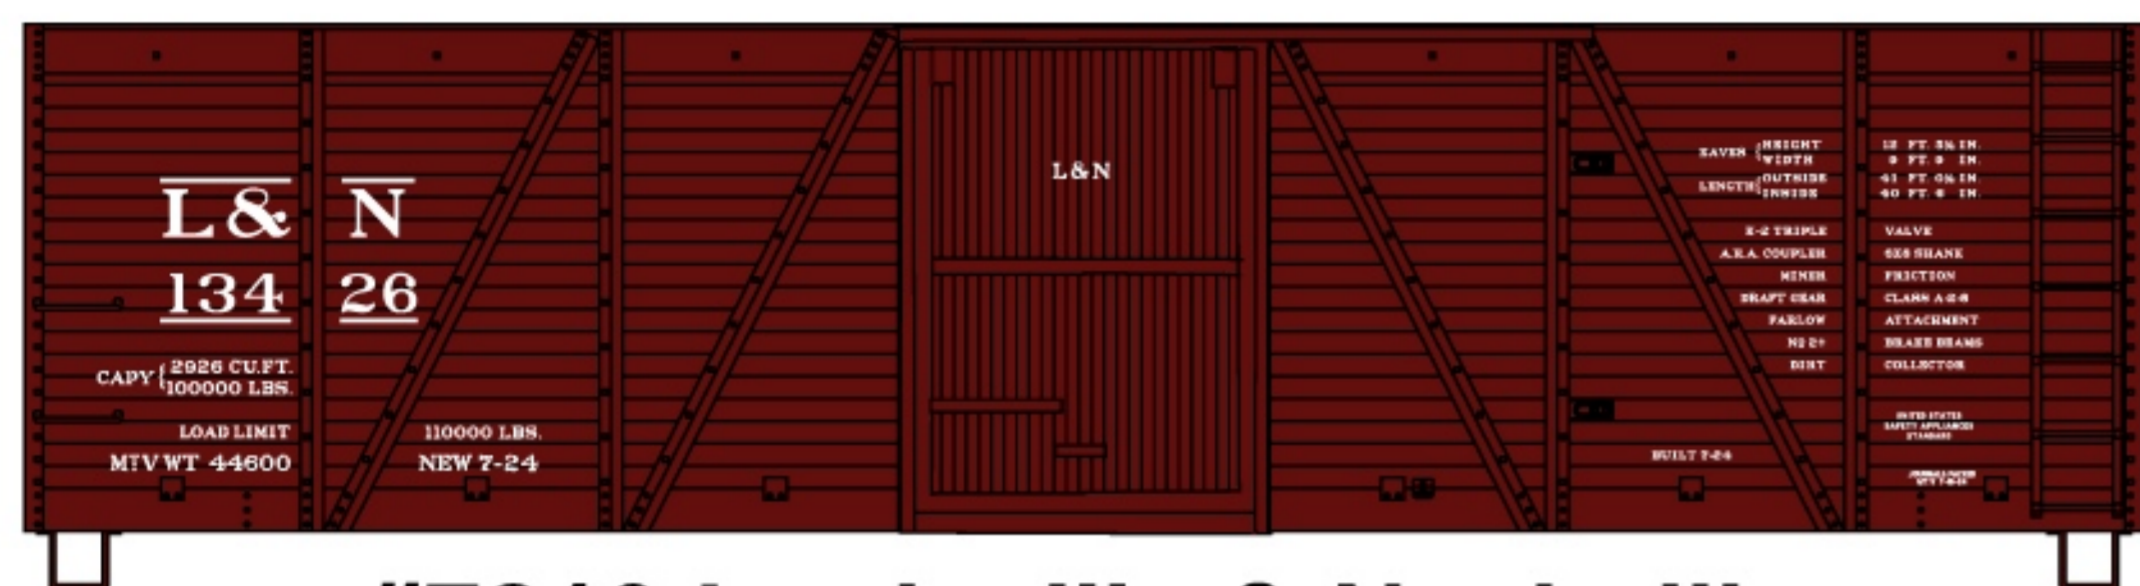

#7210 Louisville & Nashville
 40' Single Sheath Wood Boxcar \$18.98 Retail

#1408 Denver & Salt Lake 36'
 Double Sheath Wood Boxcar \$18.98 Retail

#7563 Pittsburgh & Lake Erie
 70-Ton Offset Triple Hopper \$18.98 Retail