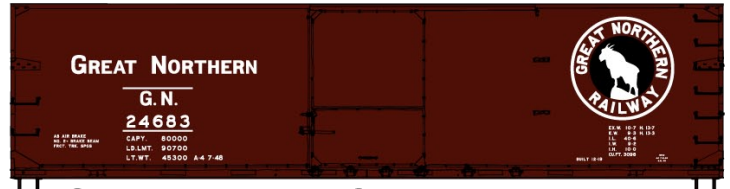

B&S Singles Available #24291
 \$17.98 Each Retail

#3133 Chicago Great Western
 40' Insulated Steel Boxcar \$18.98 Retail

#1710 Ann Arbor 36' Double Sheath Wood Boxcar w/Wood Ends and Fishbelly Underframe \$18.98 Retail

#4906 Northern Refrigerator Car Co. Banana Distributing Company
 40' Wood Reefer \$19.98 Retail

#1164 Chicago South Shore & South Bend
 36' Fowler Wood Boxcar \$18.98 Retail

#37694 Duluth South Shore & Atlantic
 41' Steel Gondola 3-Car Set \$55.98 Retail

DSS&A Singles #3769 \$18.98 Retail

#5138 Southern Pacific/GARX
 50' Riveted-Side Plug Door
 Steel Boxcar \$18.98 Retail

#5242 Southern Railway
 50' Riveted-Side Double Door
 Steel Boxcar \$18.98 Retail

#8110 Great Northern 3-Car Set
 40' Wood Reefer/Boxcars \$56.98 Retail

Great Northern Singles Available:

- #81101 Single Sheath Wood Boxcar \$18.98 Retail
- #81102 Wood Refrigerator Car \$19.98 Retail
- #81103 Double Sheath Wood Boxcar \$18.98 Retail

#1806 Toledo & Ohio Central
 36' Double Sheath Wood Boxcar
 Wood Ends & Straight Underframe
 \$18.98 Retail