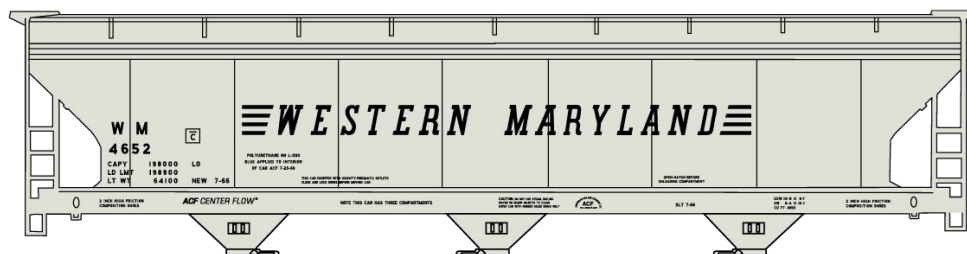

LIMITED RUN #8113
Canadian National
3-Car Set 36' Fowler
Wood Boxcars $55.98 Retail