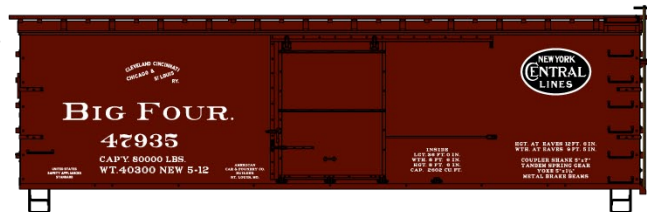

#8111 Pittsburgh & Lake Erie 3-Car Set
 40' Steel Boxcars \$55.98 Retail

P&LE Singles #81111 \$18.98

#1807 Denver & Rio Grande
 36' Double Sheath Wood Boxcar w/Wood Ends & Straight Underframe \$18.98 Retail

#6541 Chicago Great Western Pullman Standard Covered Hopper \$20.98 Retail

#5327 Canadian Pacific 50' Combination Door Welded Steel Boxcar \$18.98 Retail

#1166 Toledo St. Louis & Western 36' Fowler Wood Boxcar \$18.98 Retail

#4120 Michigan Central 40' Single Sheath Wood Boxcar \$18.98 Retail

#4742 Swift Live Stock Express 40' Wood Stock Car \$18.98 Retail

#1711 CCC&StL Big Four 36' Double Sheath Wood Boxcar w/Wood Ends & Fishbelly Underframe \$18.98 Retail

LIMITED RUN
#8112 Rock Island with Chicago & North Western Reporting Marks
 3-Car Set of 50' Exterior Post Steel Boxcars
 \$55.98 Retail

Singles Available \$18.98 each

#81121 Blue (Top)
#81122 Brown (Middle)
#81123 White (Bottom)