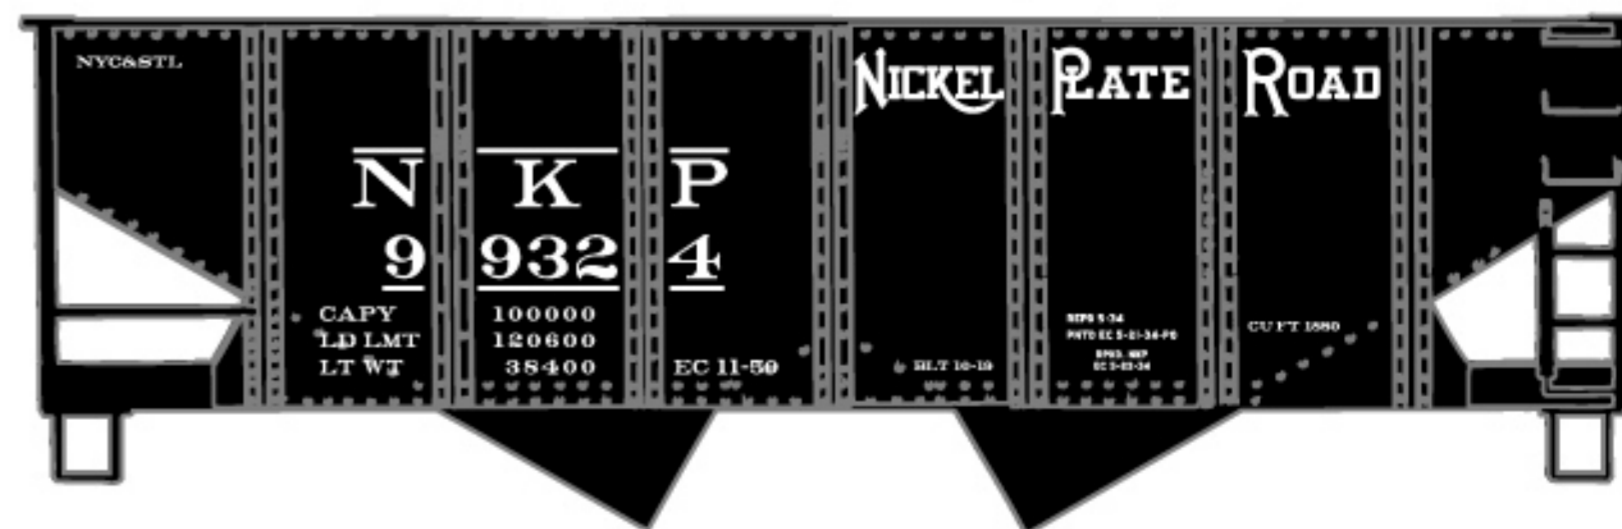

Limited Run

#8118 Nickel Plate 3-Car Set
USRA Twin Hoppers $52.98 Retail