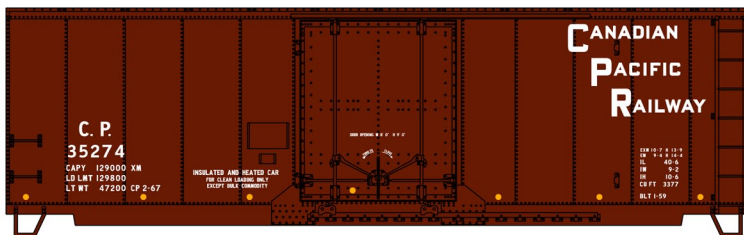

#34071 Illinois Terminal 40' PS-1 Steel Boxcar $18.98 Retail

#3134 Canadian Pacific 40' Insulated Steel Boxcar $18.98 Retail

#8117 Limited Run New York Central Subsidiary 40' Double Sheath Wood Boxcar 3-Car Set $55.98 Retail

Available Separately
$18.98 Each Retail