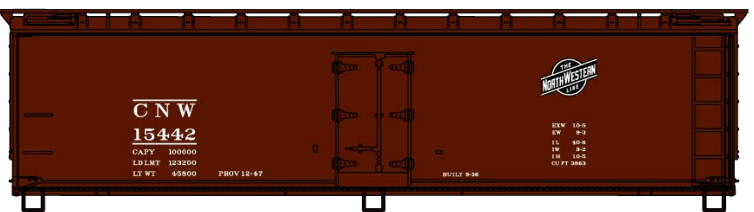

B&S Singles Available #24291
 \$17.98 Each Retail

#3133 Chicago Great Western
 40' Insulated Steel Boxcar \$18.98 Retail

#1710 Ann Arbor 36' Double Sheath Wood Boxcar w/Wood Ends and Fishbelly Underframe \$18.98 Retail

DSS&A Singles #3769 \$18.98 Retail

#5138 Southern Pacific/GARX
 50' Riveted-Side Plug Door
 Steel Boxcar \$18.98 Retail

#5242 Southern Railway
 50' Riveted-Side Double Door
 Steel Boxcar \$18.98 Retail

#8110 Great Northern 3-Car Set
 40' Wood Reefer/Boxcars \$56.98 Retail

Great Northern Singles Available:

- #81101 Single Sheath Wood Boxcar \$18.98 Retail
- #81102 Wood Refrigerator Car \$19.98 Retail
- #81103 Double Sheath Wood Boxcar \$18.98 Retail

#1806 Toledo & Ohio Central
 36' Double Sheath Wood Boxcar
 Wood Ends & Straight Underframe
 \$18.98 Retail

#8111 Pittsburgh & Lake Erie 3-Car Set
 40' Steel Boxcars \$55.98 Retail

P&LE Singles #81111 \$18.98

#1807 Denver & Rio Grande
 36' Double Sheath Wood Boxcar w/Wood Ends & Straight Underframe \$18.98 Retail