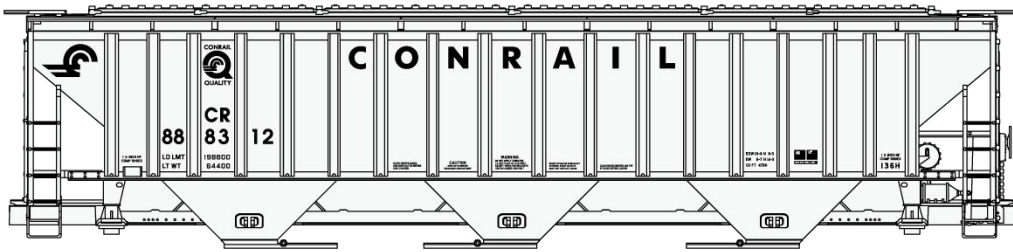

#48173 Santa Fe El Capitan \$19.98 Retail

Limited Run #8114
Private Owner
Pullman Standard
Covered Hopper
3-Car Set
\$61.98 Retail

Singles \$20.98ea. Retail
#81141 Northwood Co-Op

#81142 General Chemical
#81143 Archer Daniels Midland