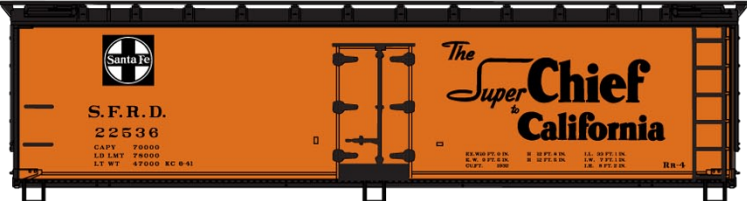

SUMMER RESTOCKS

40' Double Sheath Boxcars & Wood Reefers
 Santa Fe Reefers have Map graphics on opposite side

#46012 Santa Fe \$18.98 Retail

#46032 Burlington \$18.98 Retail

#46045 Great Northern \$18.98 Retail

#46132 Union Pacific \$18.98 Retail

#71091 Milwaukee Road \$18.98 Retail

#48143 Santa Fe Super Chief \$19.98 Retail

#48153 Santa Fe Grand Canyon Line \$19.98 Retail

#48163 Santa Fe The Scout \$19.98 Retail