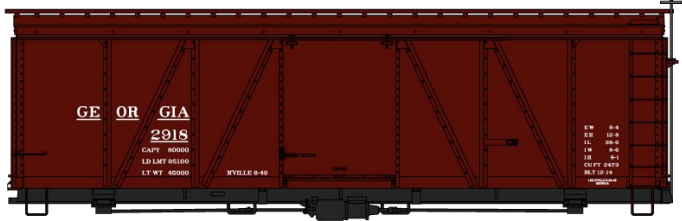

#6540 Kansas City Southern
 Pullman Standard Covered Hopper
 \$20.98 Retail

#7562 Boston & Albany
 70 Ton Offset Triple Hopper \$18.98 Retail

#8109 Pacific Fruit Express
 40' Steel Reefer 3-Car Set \$58.98 Retail

#1163 Georgia Railway
 36' Fowler Wood Boxcar \$18.98 Retail

#24295 Buffalo & Susquehanna
 USRA Twin Hopper 3-Car Set
 \$52.98 Retail

PFE Singles Available #81091
 \$19.98 Each Retail

#5241 Western Maryland
 50' Double Door Riveted Steel Boxcar \$18.98 Retail

B&S Singles Available #24291
 \$17.98 Each Retail

#3133 Chicago Great Western
 40' Insulated Steel Boxcar \$18.98 Retail

#1710 Ann Arbor 36' Double Sheath Wood Boxcar w/Wood Ends and Fishbelly Underframe \$18.98 Retail