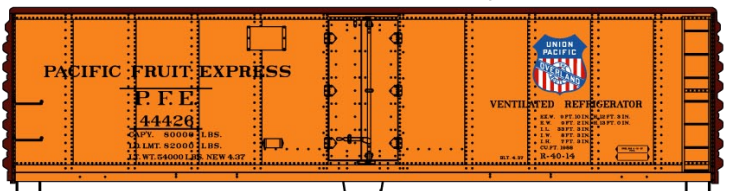

#6540 Kansas City Southern
 Pullman Standard Covered Hopper
 \$20.98 Retail

#7562 Boston & Albany
 70 Ton Offset Triple Hopper \$18.98 Retail

#8109 Pacific Fruit Express
 40' Steel Reefer 3-Car Set \$58.98 Retail

#1163 Georgia Railway
 36' Fowler Wood Boxcar \$18.98 Retail

#24295 Buffalo & Susquehanna
 USRA Twin Hopper 3-Car Set
 \$52.98 Retail

PFE Singles Available #81091
 \$19.98 Each Retail

#5241 Western Maryland
 50' Double Door Riveted Steel Boxcar \$18.98 Retail

B&S Singles Available #24291
 \$17.98 Each Retail

#3133 Chicago Great Western
 40' Insulated Steel Boxcar \$18.98 Retail

#1710 Ann Arbor 36' Double Sheath Wood Boxcar w/Wood Ends and Fishbelly Underframe \$18.98 Retail