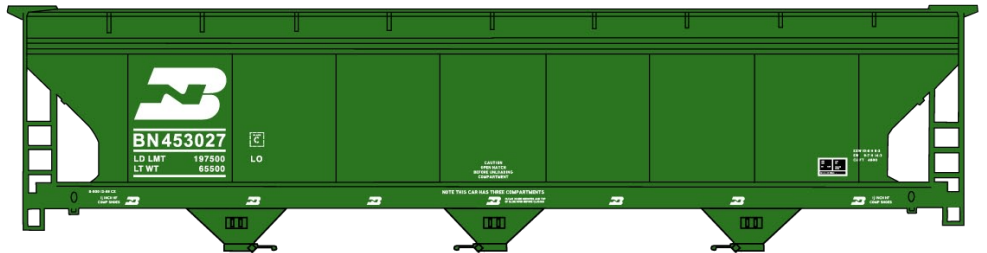

#2112 Burlington Northern 3-Bay ACF
Covered Hopper $19.98 Retail