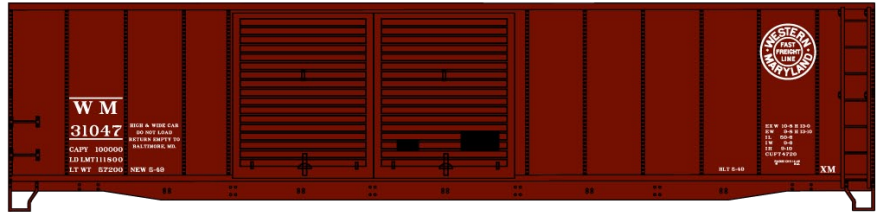

#6540 Kansas City Southern
 Pullman Standard Covered Hopper
 \$20.98 Retail

#7562 Boston & Albany
 70 Ton Offset Triple Hopper \$18.98 Retail

#8109 Pacific Fruit Express
 40' Steel Reefer 3-Car Set \$58.98 Retail

#1163 Georgia Railway
 36' Fowler Wood Boxcar \$18.98 Retail

#24295 Buffalo & Susquehanna
 USRA Twin Hopper 3-Car Set
 \$52.98 Retail

PFE Singles Available #81091
 \$19.98 Each Retail

#5241 Western Maryland
 50' Double Door Riveted Steel Boxcar \$18.98 Retail

B&S Singles Available #24291
 \$17.98 Each Retail

#3133 Chicago Great Western
 40' Insulated Steel Boxcar \$18.98 Retail

#1710 Ann Arbor 36' Double Sheath Wood Boxcar w/Wood Ends and Fishbelly Underframe \$18.98 Retail