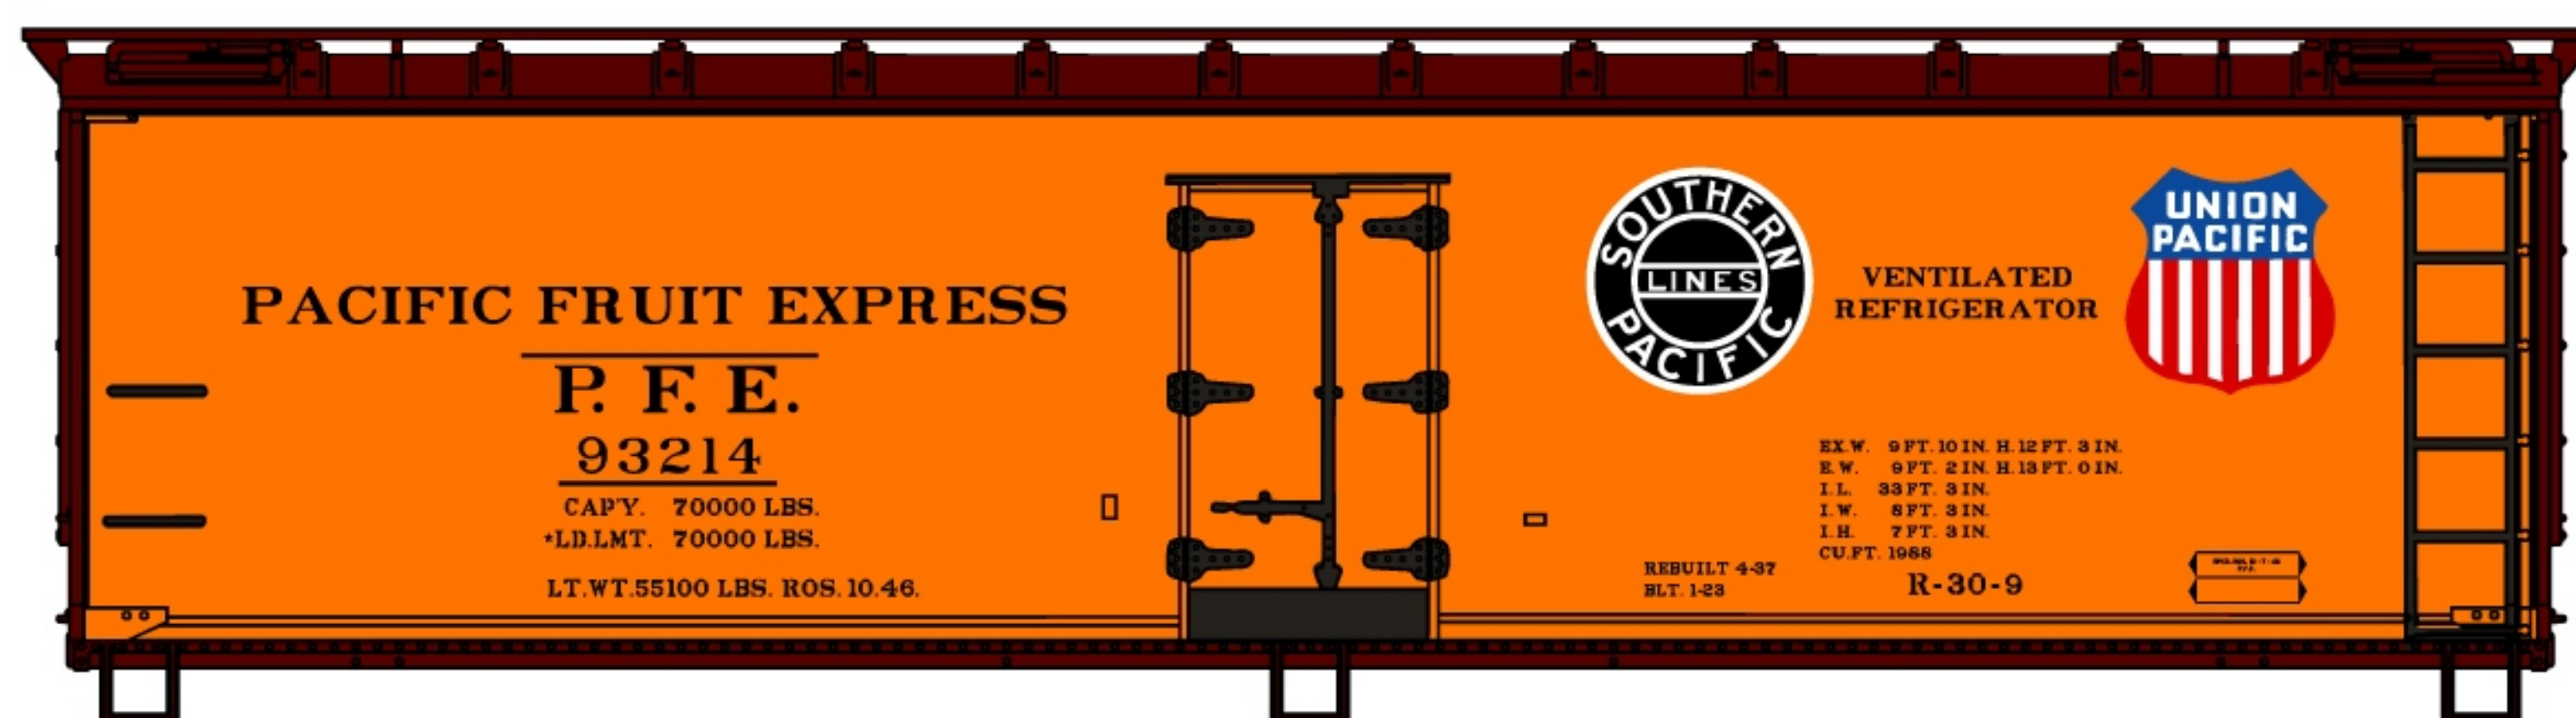

Limited Run #8120 Pacific Fruit Express
40' Wood Reefer 3-Car Set $61.98 Retail