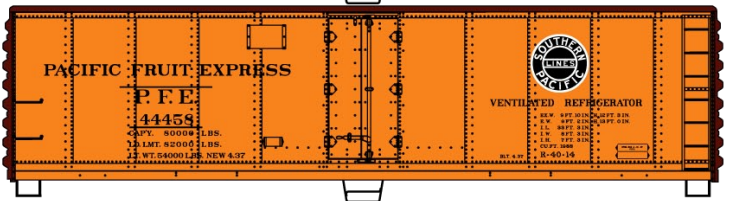

#6540 Kansas City Southern
 Pullman Standard Covered Hopper
 \$20.98 Retail

#7562 Boston & Albany
 70 Ton Offset Triple Hopper \$18.98 Retail

#8109 Pacific Fruit Express
 40' Steel Reefer 3-Car Set \$58.98 Retail

#1163 Georgia Railway
 36' Fowler Wood Boxcar \$18.98 Retail

#24295 Buffalo & Susquehanna
 USRA Twin Hopper 3-Car Set
 \$52.98 Retail

PFE Singles Available #81091
 \$19.98 Each Retail

#5241 Western Maryland
 50' Double Door Riveted Steel Boxcar \$18.98 Retail

B&S Singles Available #24291
 \$17.98 Each Retail

#3133 Chicago Great Western
 40' Insulated Steel Boxcar \$18.98 Retail

#1710 Ann Arbor 36' Double Sheath Wood Boxcar w/Wood Ends and Fishbelly Underframe \$18.98 Retail