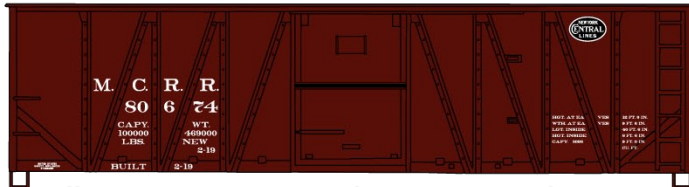

Great Northern Singles Available:

- #81101 Single Sheath Wood Boxcar \$18.98 Retail
- #81102 Wood Refrigerator Car \$19.98 Retail
- #81103 Double Sheath Wood Boxcar \$18.98 Retail

#1806 Toledo & Ohio Central
 36' Double Sheath Wood Boxcar
 Wood Ends & Straight Underframe
 \$18.98 Retail

#8111 Pittsburgh & Lake Erie 3-Car Set
 40' Steel Boxcars \$55.98 Retail

P&LE Singles #81111 \$18.98

#1807 Denver & Rio Grande
 36' Double Sheath Wood Boxcar w/Wood Ends & Straight Underframe \$18.98 Retail

#6541 Chicago Great Western Pullman Standard Covered Hopper \$20.98 Retail

#5327 Canadian Pacific 50' Combination Door Welded Steel Boxcar \$18.98 Retail

#1166 Toledo St. Louis & Western 36' Fowler Wood Boxcar \$18.98 Retail

#4120 Michigan Central 40' Single Sheath Wood Boxcar \$18.98 Retail

#4742 Swift Live Stock Express 40' Wood Stock Car \$18.98 Retail

#1711 CCC&StL Big Four 36' Double Sheath Wood Boxcar w/Wood Ends & Fishbelly Underframe \$18.98 Retail