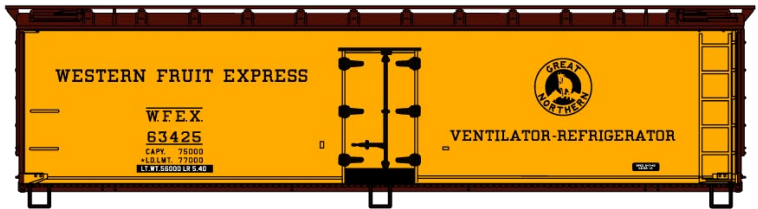

B&S Singles Available #24291
 \$17.98 Each Retail

#3133 Chicago Great Western
 40' Insulated Steel Boxcar \$18.98 Retail

#1710 Ann Arbor 36' Double Sheath Wood Boxcar w/Wood Ends and Fishbelly Underframe \$18.98 Retail

#4906 Northern Refrigerator Car Co. Banana Distributing Company
 40' Wood Reefer \$19.98 Retail

#1164 Chicago South Shore & South Bend
 36' Fowler Wood Boxcar \$18.98 Retail

#37694 Duluth South Shore & Atlantic
 41' Steel Gondola 3-Car Set \$55.98 Retail

DSS&A Singles #3769 \$18.98 Retail

#5138 Southern Pacific/GARX
 50' Riveted-Side Plug Door
 Steel Boxcar \$18.98 Retail

#5242 Southern Railway
 50' Riveted-Side Double Door
 Steel Boxcar \$18.98 Retail

#8110 Great Northern 3-Car Set
 40' Wood Reefer/Boxcars \$56.98 Retail

Great Northern Singles Available:

- #81101 Single Sheath Wood Boxcar \$18.98 Retail
- #81102 Wood Refrigerator Car \$19.98 Retail
- #81103 Double Sheath Wood Boxcar \$18.98 Retail

#1806 Toledo & Ohio Central
 36' Double Sheath Wood Boxcar
 Wood Ends & Straight Underframe
 \$18.98 Retail