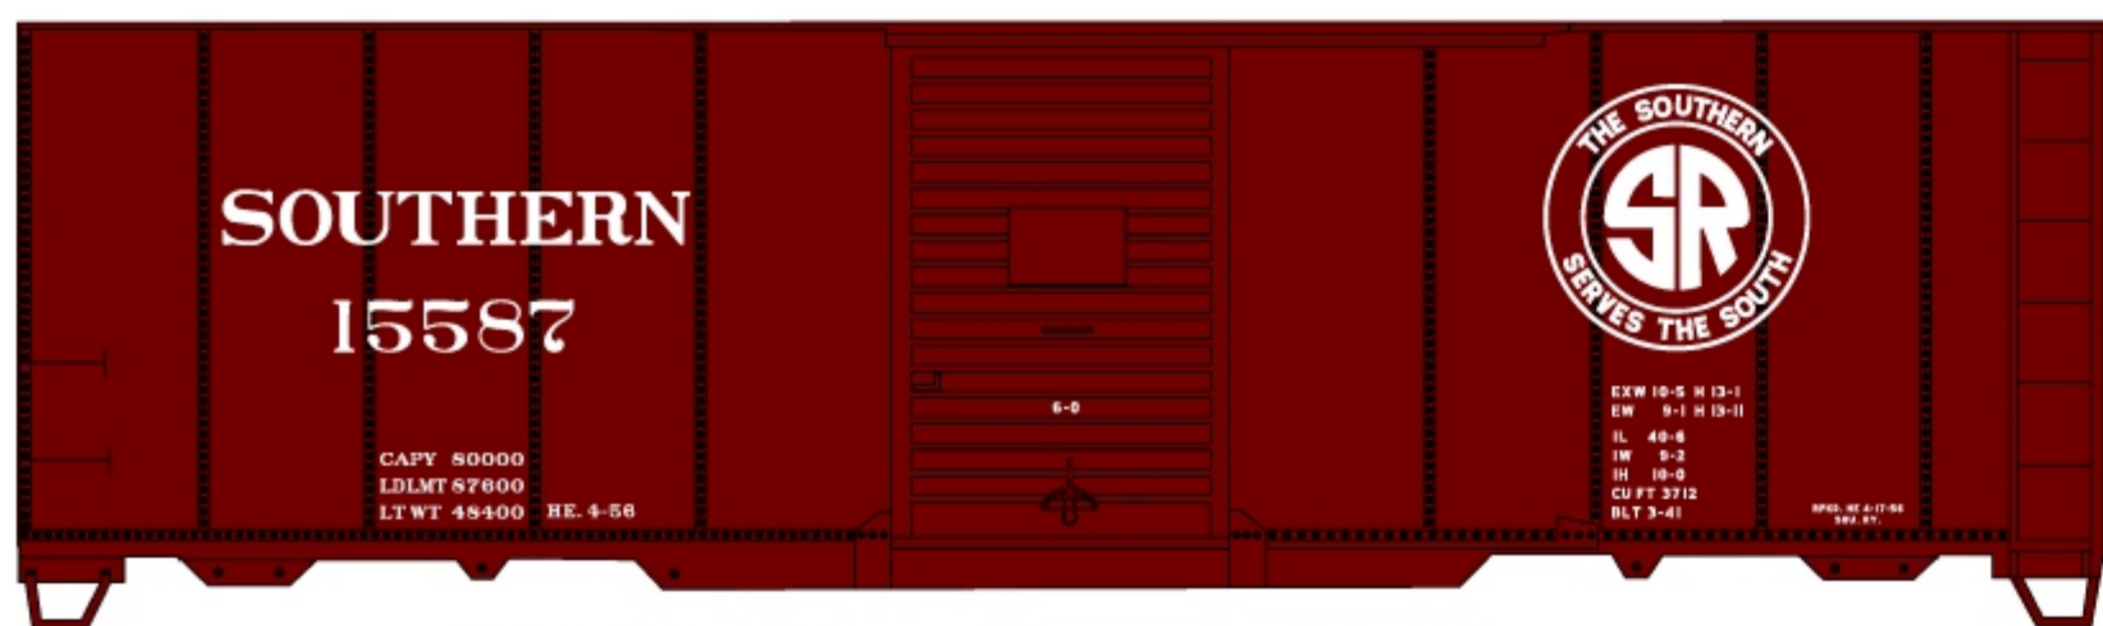

#7210 Louisville & Nashville
 40' Single Sheath Wood Boxcar \$18.98 Retail

#1408 Denver & Salt Lake 36'
 Double Sheath Wood Boxcar \$18.98 Retail

#7563 Pittsburgh & Lake Erie
 70-Ton Offset Triple Hopper \$18.98 Retail