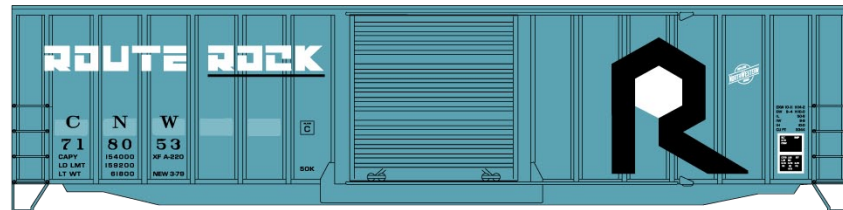

#4120 Michigan Central 40' Single Sheath Wood Boxcar \$18.98 Retail

#4742 Swift Live Stock Express 40' Wood Stock Car \$18.98 Retail

#1711 CCC&StL Big Four 36' Double Sheath Wood Boxcar w/Wood Ends & Fishbelly Underframe \$18.98 Retail

LIMITED RUN
#8112 Rock Island with Chicago & North Western Reporting Marks
 3-Car Set of 50' Exterior Post Steel Boxcars
 \$55.98 Retail

Singles Available \$18.98 each

#81121 Blue (Top)
#81122 Brown (Middle)
#81123 White (Bottom)