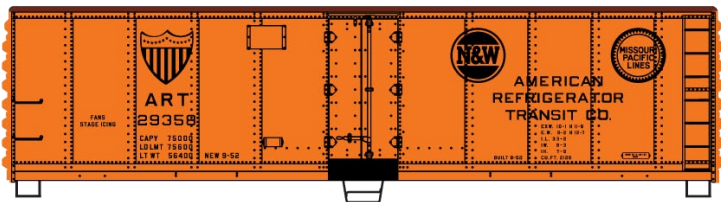

#8325 American Refrigerator Transit
40' Steel Reefer $18.98 Retail