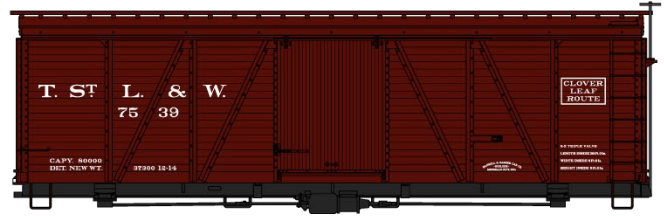

#8111 Pittsburgh & Lake Erie 3-Car Set
 40' Steel Boxcars \$55.98 Retail

P&LE Singles #81111 \$18.98

#1807 Denver & Rio Grande
 36' Double Sheath Wood Boxcar w/Wood Ends & Straight Underframe \$18.98 Retail

#4856 Chicago & North Western
 40' Wood Reefer \$19.98 Retail

#1165 Chicago, Indianapolis & Louisville
 36' Fowler Wood Boxcar \$18.98 Retail

#37704 Pittsburgh & West Virginia
 41' Steel Gondola 3-Car Set \$55.98 Retail

#6541 Chicago Great Western Pullman Standard Covered Hopper \$20.98 Retail

#5327 Canadian Pacific 50' Combination Door Welded Steel Boxcar \$18.98 Retail

#1166 Toledo St. Louis & Western 36' Fowler Wood Boxcar \$18.98 Retail

#4120 Michigan Central 40' Single Sheath Wood Boxcar \$18.98 Retail

#4742 Swift Live Stock Express 40' Wood Stock Car \$18.98 Retail

#1711 CCC&StL Big Four 36' Double Sheath Wood Boxcar w/Wood Ends & Fishbelly Underframe \$18.98 Retail