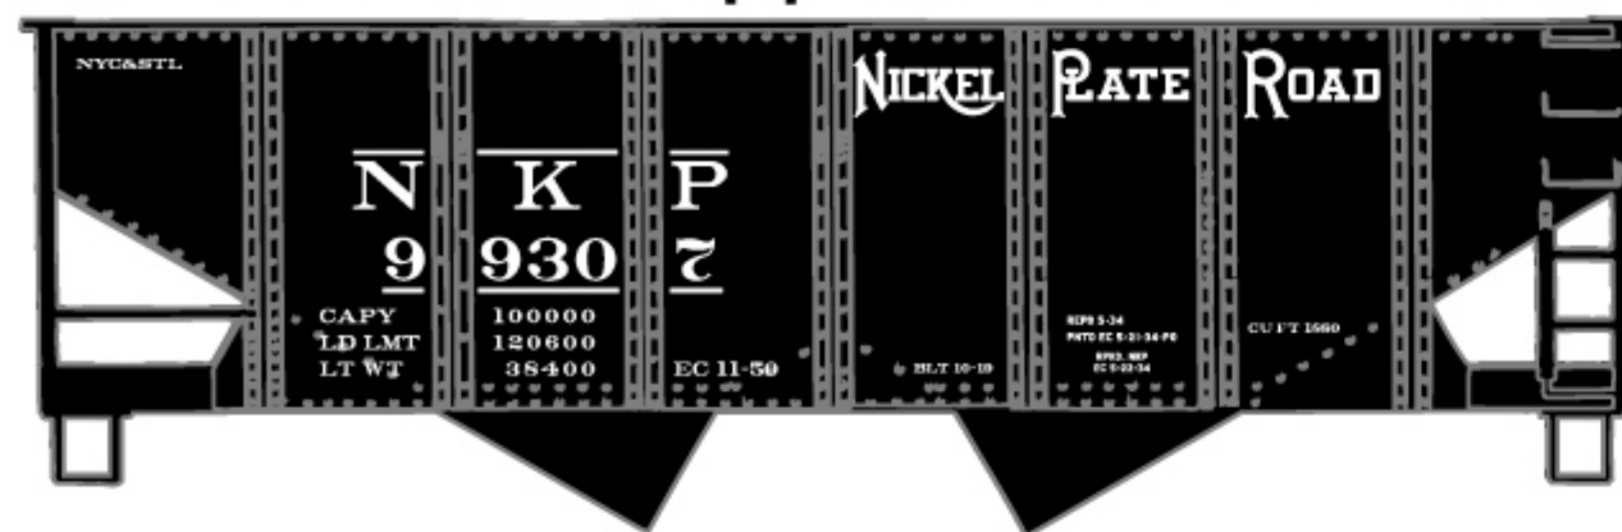

Limited Run

#8118 Nickel Plate 3-Car Set
USRA Twin Hoppers $52.98 Retail