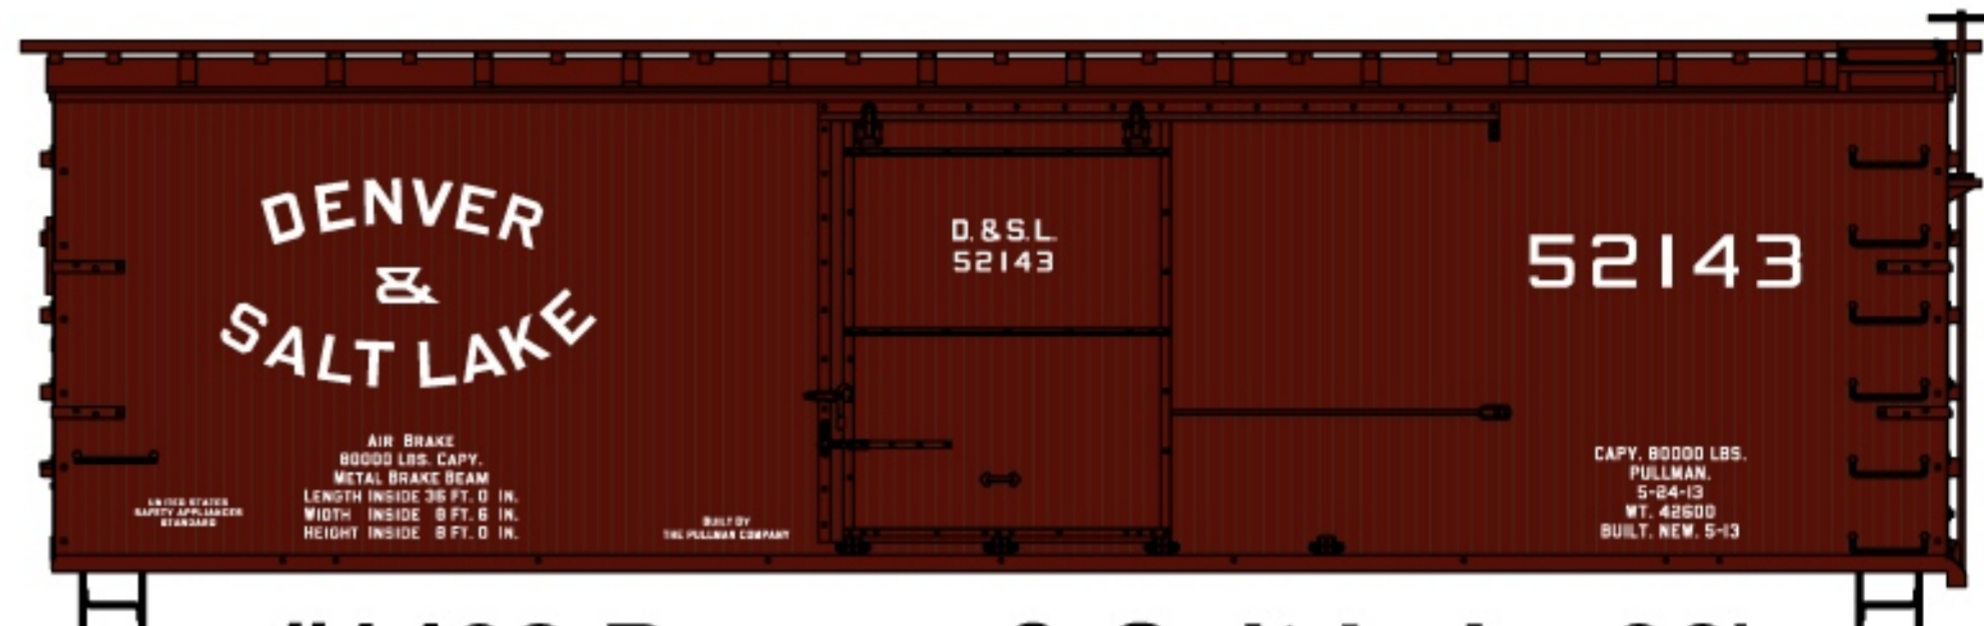

#7210 Louisville & Nashville
 40' Single Sheath Wood Boxcar \$18.98 Retail

#1408 Denver & Salt Lake 36'
 Double Sheath Wood Boxcar \$18.98 Retail

#7563 Pittsburgh & Lake Erie
 70-Ton Offset Triple Hopper \$18.98 Retail