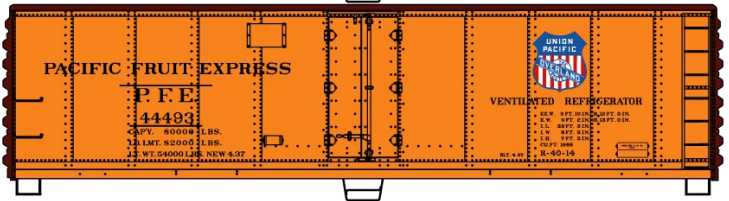

#6540 Kansas City Southern
 Pullman Standard Covered Hopper
 \$20.98 Retail

#7562 Boston & Albany
 70 Ton Offset Triple Hopper \$18.98 Retail

#8109 Pacific Fruit Express
 40' Steel Reefer 3-Car Set \$58.98 Retail

#1163 Georgia Railway
 36' Fowler Wood Boxcar \$18.98 Retail

#24295 Buffalo & Susquehanna
 USRA Twin Hopper 3-Car Set
 \$52.98 Retail

PFE Singles Available #81091
 \$19.98 Each Retail

#5241 Western Maryland
 50' Double Door Riveted Steel Boxcar \$18.98 Retail

B&S Singles Available #24291
 \$17.98 Each Retail

#3133 Chicago Great Western
 40' Insulated Steel Boxcar \$18.98 Retail

#1710 Ann Arbor 36' Double Sheath Wood Boxcar w/Wood Ends and Fishbelly Underframe \$18.98 Retail