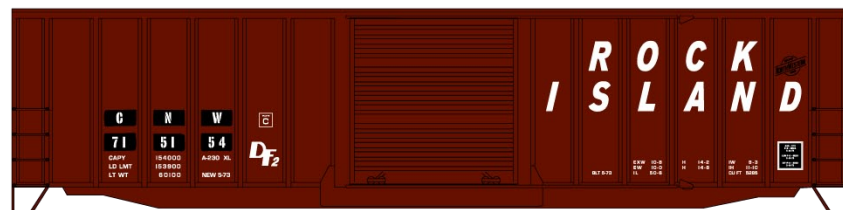

#8111 Pittsburgh & Lake Erie 3-Car Set
 40' Steel Boxcars \$55.98 Retail

P&LE Singles #81111 \$18.98

#1807 Denver & Rio Grande
 36' Double Sheath Wood Boxcar w/Wood Ends & Straight Underframe \$18.98 Retail

#6541 Chicago Great Western Pullman Standard Covered Hopper \$20.98 Retail

#5327 Canadian Pacific 50' Combination Door Welded Steel Boxcar \$18.98 Retail

#1166 Toledo St. Louis & Western 36' Fowler Wood Boxcar \$18.98 Retail

#4120 Michigan Central 40' Single Sheath Wood Boxcar \$18.98 Retail

#4742 Swift Live Stock Express 40' Wood Stock Car \$18.98 Retail

#1711 CCC&StL Big Four 36' Double Sheath Wood Boxcar w/Wood Ends & Fishbelly Underframe \$18.98 Retail

LIMITED RUN
#8112 Rock Island with Chicago & North Western Reporting Marks
 3-Car Set of 50' Exterior Post Steel Boxcars
 \$55.98 Retail

Singles Available \$18.98 each

#81121 Blue (Top)
#81122 Brown (Middle)
#81123 White (Bottom)