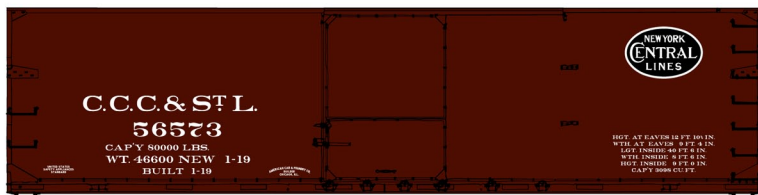

#8117 Limited Run New York Central Subsidiary 40' Double Sheath Wood Boxcar 3-Car Set $55.98 Retail

Available Separately
$18.98 Each Retail