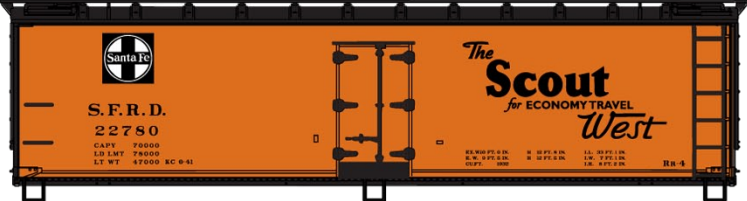

#46132 Union Pacific \$18.98 Retail

#71091 Milwaukee Road \$18.98 Retail

#48143 Santa Fe Super Chief \$19.98 Retail

#48153 Santa Fe Grand Canyon Line \$19.98 Retail

#48163 Santa Fe The Scout \$19.98 Retail