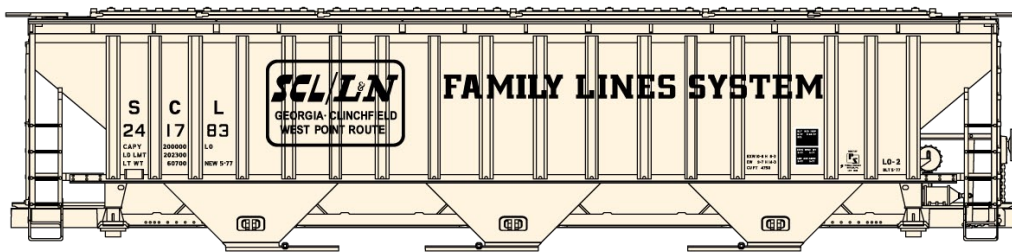

#5827 Monon
50' Insulated Plug Door
Welded Steel Boxcar
$18.98 Retail