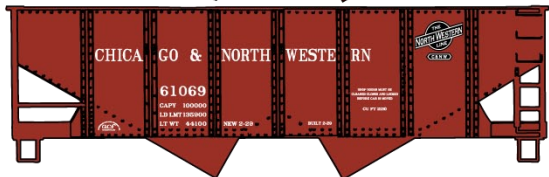

#48173 Santa Fe El Capitan \$19.98 Retail

Limited Run #8114
Private Owner
Pullman Standard
Covered Hopper
3-Car Set
\$61.98 Retail

Singles \$20.98ea. Retail
#81141 Northwood Co-Op

#81142 General Chemical
#81143 Archer Daniels Midland

#6543 Conrail
 Pullman Standard
 Covered Hopper
 \$20.98 Retail

#1311 Central of Georgia
 36' Double Sheath Wood Boxcar
 w/Metal Ends & Fishbelly
 Underframe \$18.98 Retail

#1230 Chicago & North Western
 USRA Hopper 3-Car Set \$52.98 Retail