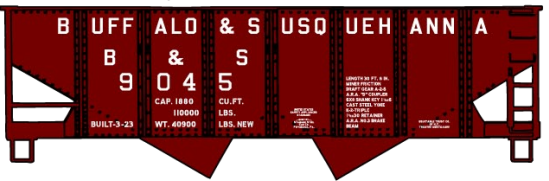

#6540 Kansas City Southern
 Pullman Standard Covered Hopper
 \$20.98 Retail

#7562 Boston & Albany
 70 Ton Offset Triple Hopper \$18.98 Retail

#8109 Pacific Fruit Express
 40' Steel Reefer 3-Car Set \$58.98 Retail

#1163 Georgia Railway
 36' Fowler Wood Boxcar \$18.98 Retail

#24295 Buffalo & Susquehanna
 USRA Twin Hopper 3-Car Set
 \$52.98 Retail

PFE Singles Available #81091
 \$19.98 Each Retail

#5241 Western Maryland
 50' Double Door Riveted Steel Boxcar \$18.98 Retail

B&S Singles Available #24291
 \$17.98 Each Retail

#3133 Chicago Great Western
 40' Insulated Steel Boxcar \$18.98 Retail

#1710 Ann Arbor 36' Double Sheath Wood Boxcar w/Wood Ends and Fishbelly Underframe \$18.98 Retail