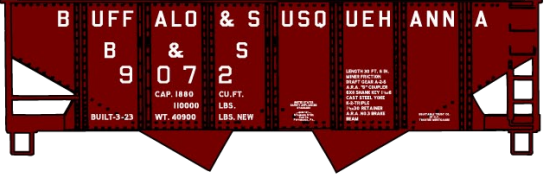

#1163 Georgia Railway
 36' Fowler Wood Boxcar \$18.98 Retail

#24295 Buffalo & Susquehanna
 USRA Twin Hopper 3-Car Set
 \$52.98 Retail

PFE Singles Available #81091
 \$19.98 Each Retail

#5241 Western Maryland
 50' Double Door Riveted Steel Boxcar \$18.98 Retail

B&S Singles Available #24291
 \$17.98 Each Retail

#3133 Chicago Great Western
 40' Insulated Steel Boxcar \$18.98 Retail

#1710 Ann Arbor 36' Double Sheath Wood Boxcar w/Wood Ends and Fishbelly Underframe \$18.98 Retail