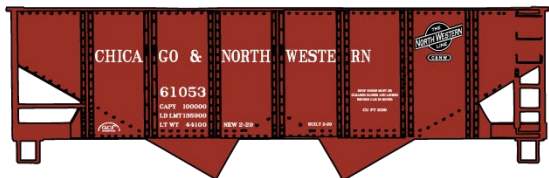

#46132 Union Pacific \$18.98 Retail

#71091 Milwaukee Road \$18.98 Retail

#48143 Santa Fe Super Chief \$19.98 Retail

#48153 Santa Fe Grand Canyon Line \$19.98 Retail

#48163 Santa Fe The Scout \$19.98 Retail

#48173 Santa Fe El Capitan \$19.98 Retail

Limited Run #8114
Private Owner
Pullman Standard
Covered Hopper
3-Car Set
\$61.98 Retail

Singles \$20.98ea. Retail
#81141 Northwood Co-Op

#81142 General Chemical
#81143 Archer Daniels Midland

#6543 Conrail
 Pullman Standard
 Covered Hopper
 \$20.98 Retail

#1311 Central of Georgia
 36' Double Sheath Wood Boxcar
 w/Metal Ends & Fishbelly
 Underframe \$18.98 Retail

#1230 Chicago & North Western
 USRA Hopper 3-Car Set \$52.98 Retail