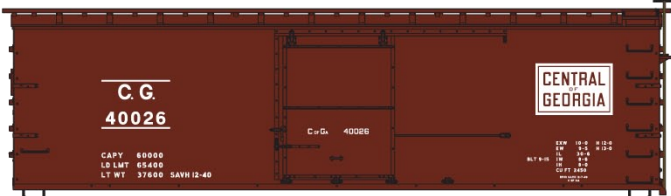

#1311 Central of Georgia
36' Double Sheath Wood Boxcar
w/Metal Ends & Fishbelly
Underframe $18.98 Retail