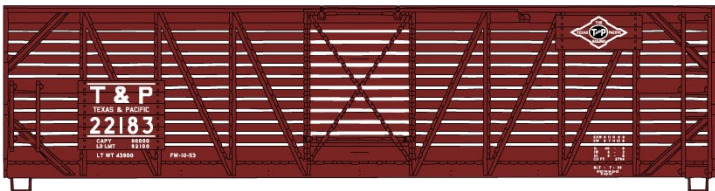

#4743 Texas & Pacific
40' Wood Stock Car $18.98 Retail