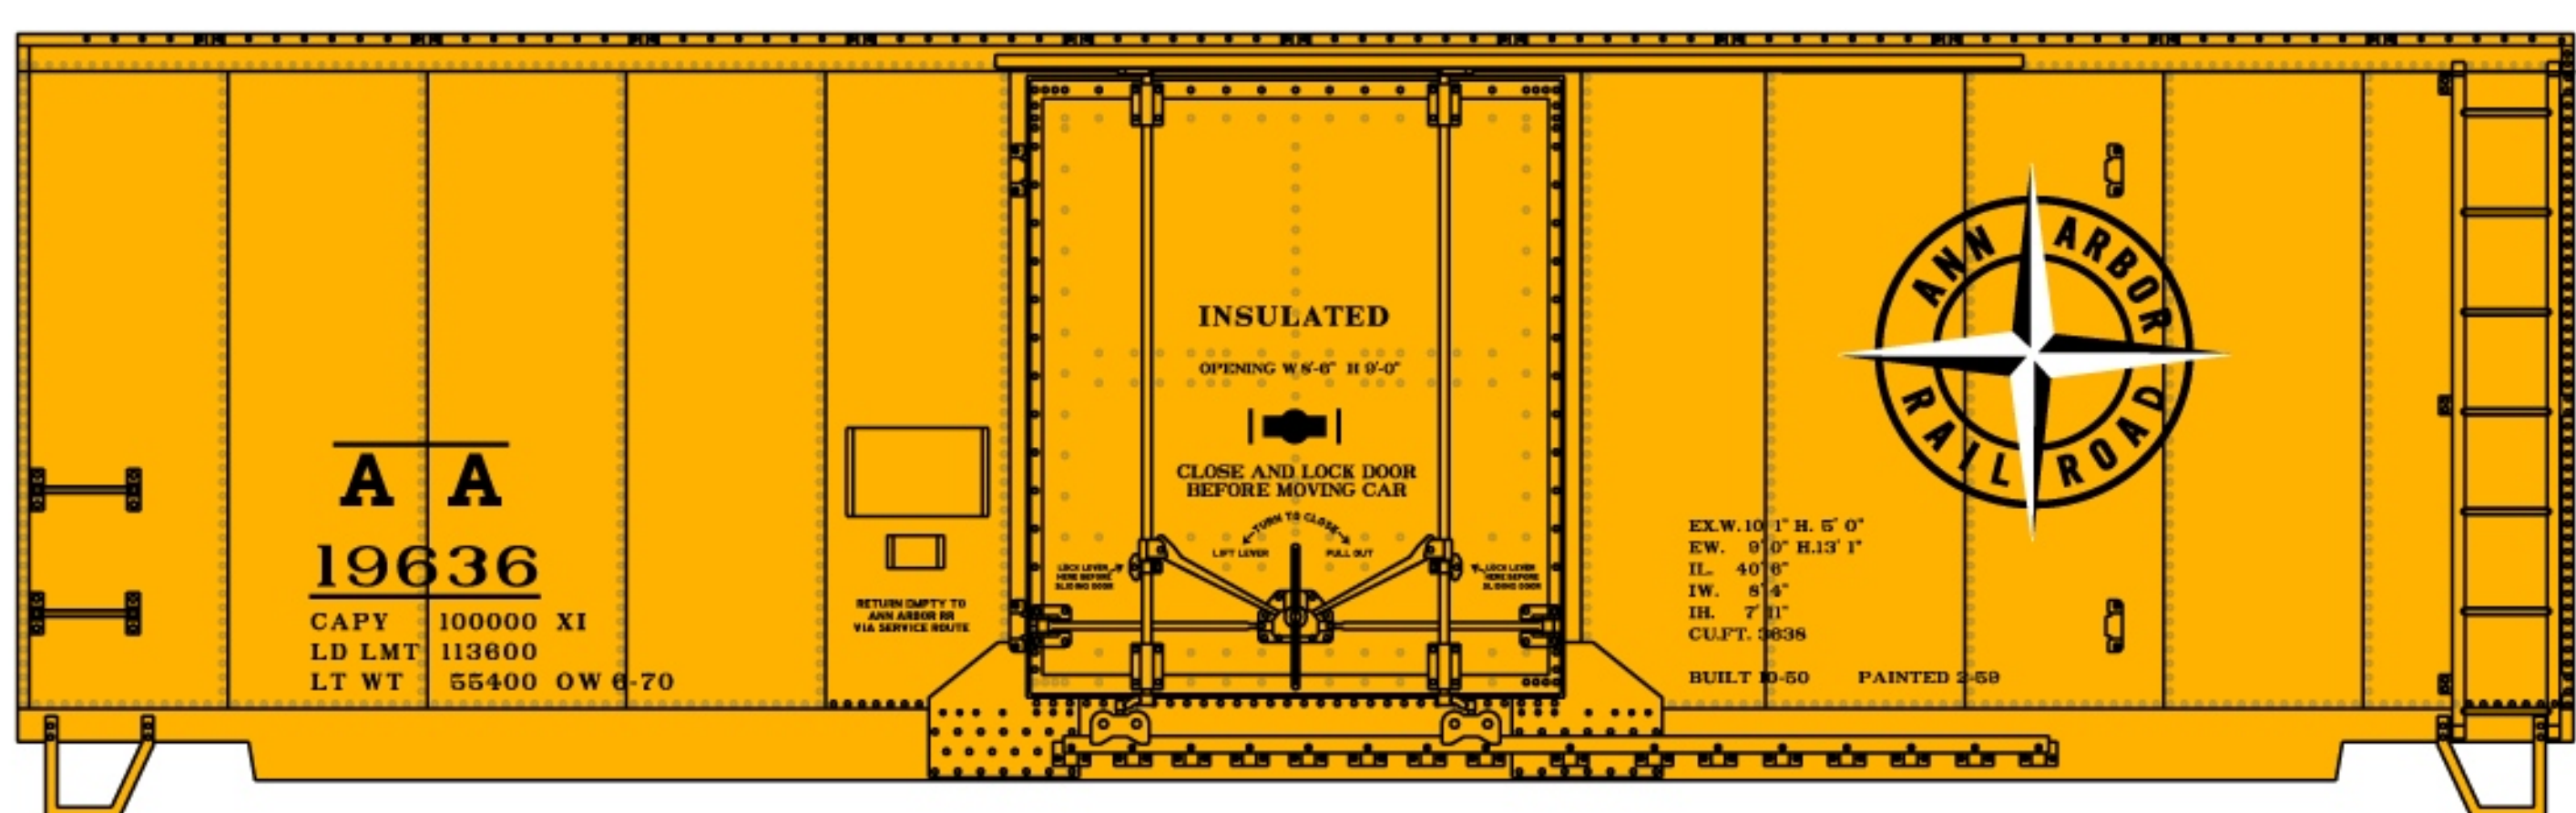

#31291 Ann Arbor
 40' Insulated Steel Boxcar \$18.98 Retail

Milwaukee Road Rib Side Steel Boxcars
 Phase 1 Long Rib - Retail \$18.98 Each

#3991 Route of the Hiawathas (1940)

#3992 Route of the Electrified Olympian (1940)