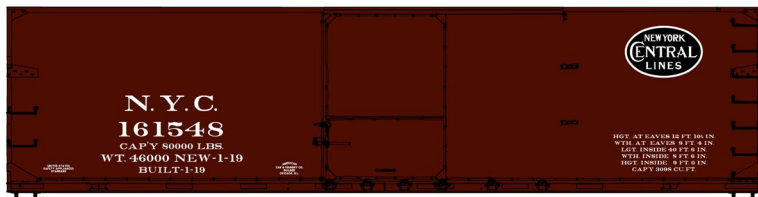

#81171 (Top) CCC&StL Cleveland, Cincinnati, Chicago and St. Louis

#81172 (Middle) Toledo & Ohio Central

#81173 (Bottom) New York Central