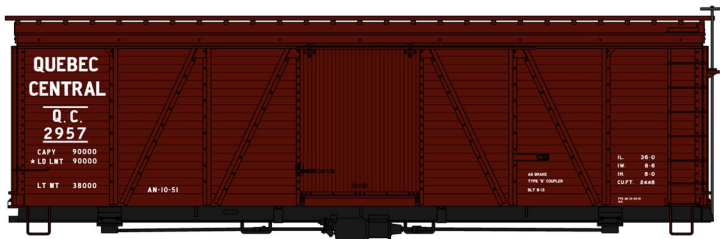

#1168 Illinois Terminal 36' Fowler
 Wood Boxcar \$18.98 Retail

#2587 Toronto Hamilton & Buffalo
 USRA Twin Hopper \$17.98 Retail

#7117 New Haven 40' Single Sheath
 Wood Boxcar \$18.98 Retail

#3456 Milwaukee Road
 40' PS-1 Steel Boxcar
 \$18.98 Retail