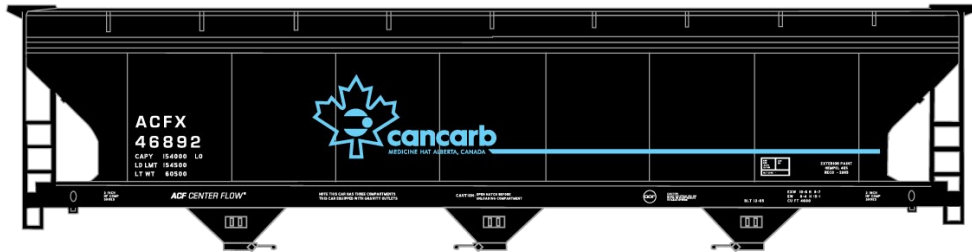

Available Separately
$19.98 Each Retail

#8116 Carbon Black
ACF Covered Hopper
Limited Run 3-Car Set
$58.98 Retail