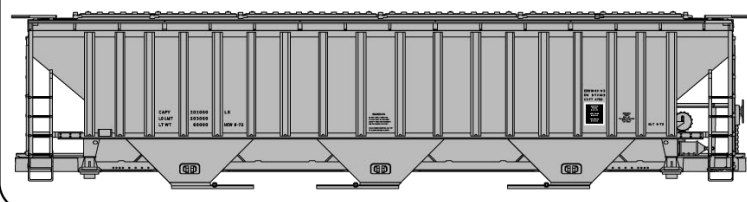

COMING BACK IN STOCK
Data Only Pullman Standard
Covered Hoppers $20.98 Retail

- #6593 White
- #6596 Gray
- #6598 Mineral Red