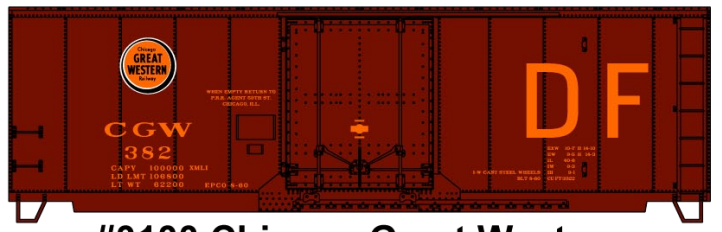

#1163 Georgia Railway
 36' Fowler Wood Boxcar \$18.98 Retail

#24295 Buffalo & Susquehanna
 USRA Twin Hopper 3-Car Set
 \$52.98 Retail

PFE Singles Available #81091
 \$19.98 Each Retail

#5241 Western Maryland
 50' Double Door Riveted Steel Boxcar \$18.98 Retail

B&S Singles Available #24291
 \$17.98 Each Retail

#3133 Chicago Great Western
 40' Insulated Steel Boxcar \$18.98 Retail

#1710 Ann Arbor 36' Double Sheath Wood Boxcar w/Wood Ends and Fishbelly Underframe \$18.98 Retail