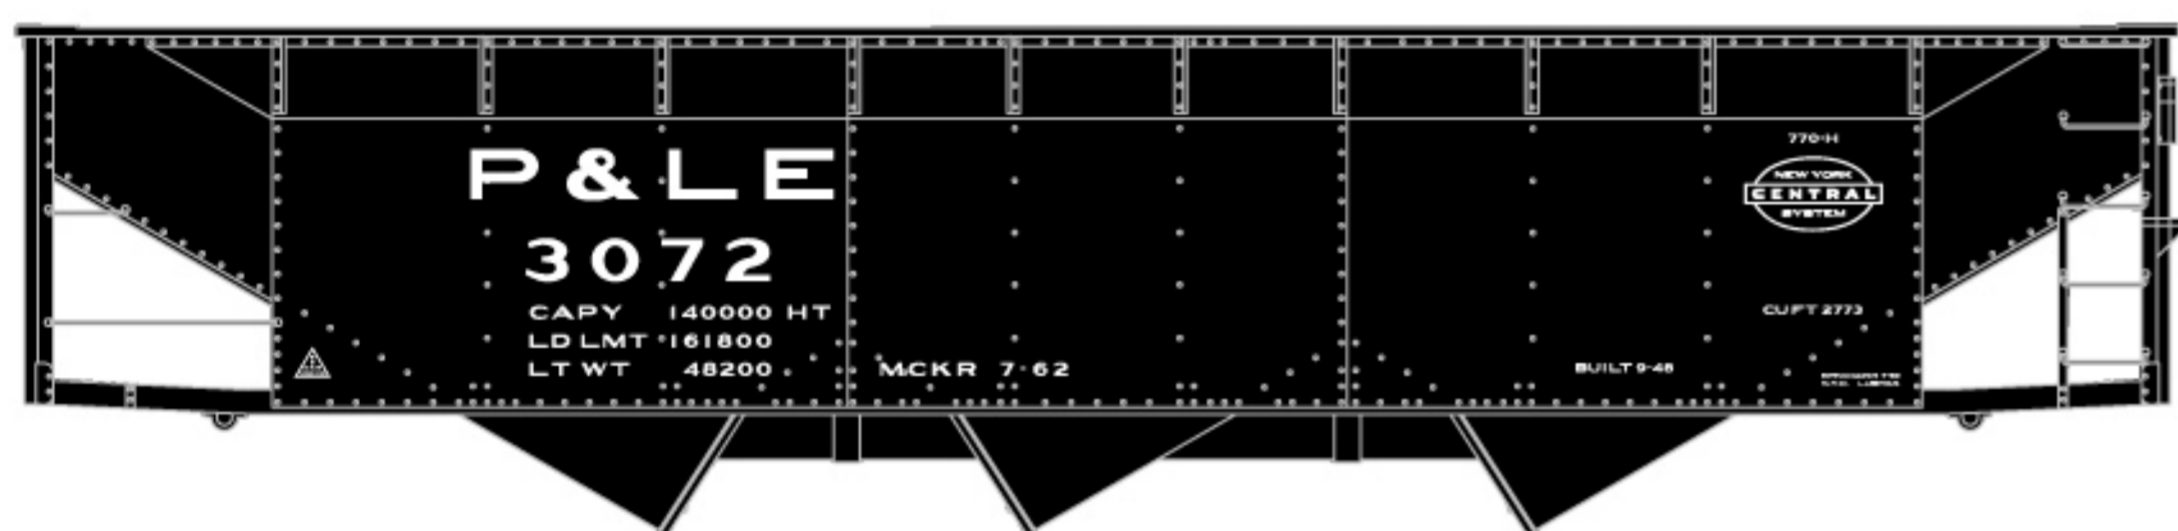

#7210 Louisville & Nashville
 40' Single Sheath Wood Boxcar \$18.98 Retail

#1408 Denver & Salt Lake 36'
 Double Sheath Wood Boxcar \$18.98 Retail

#7563 Pittsburgh & Lake Erie
 70-Ton Offset Triple Hopper \$18.98 Retail