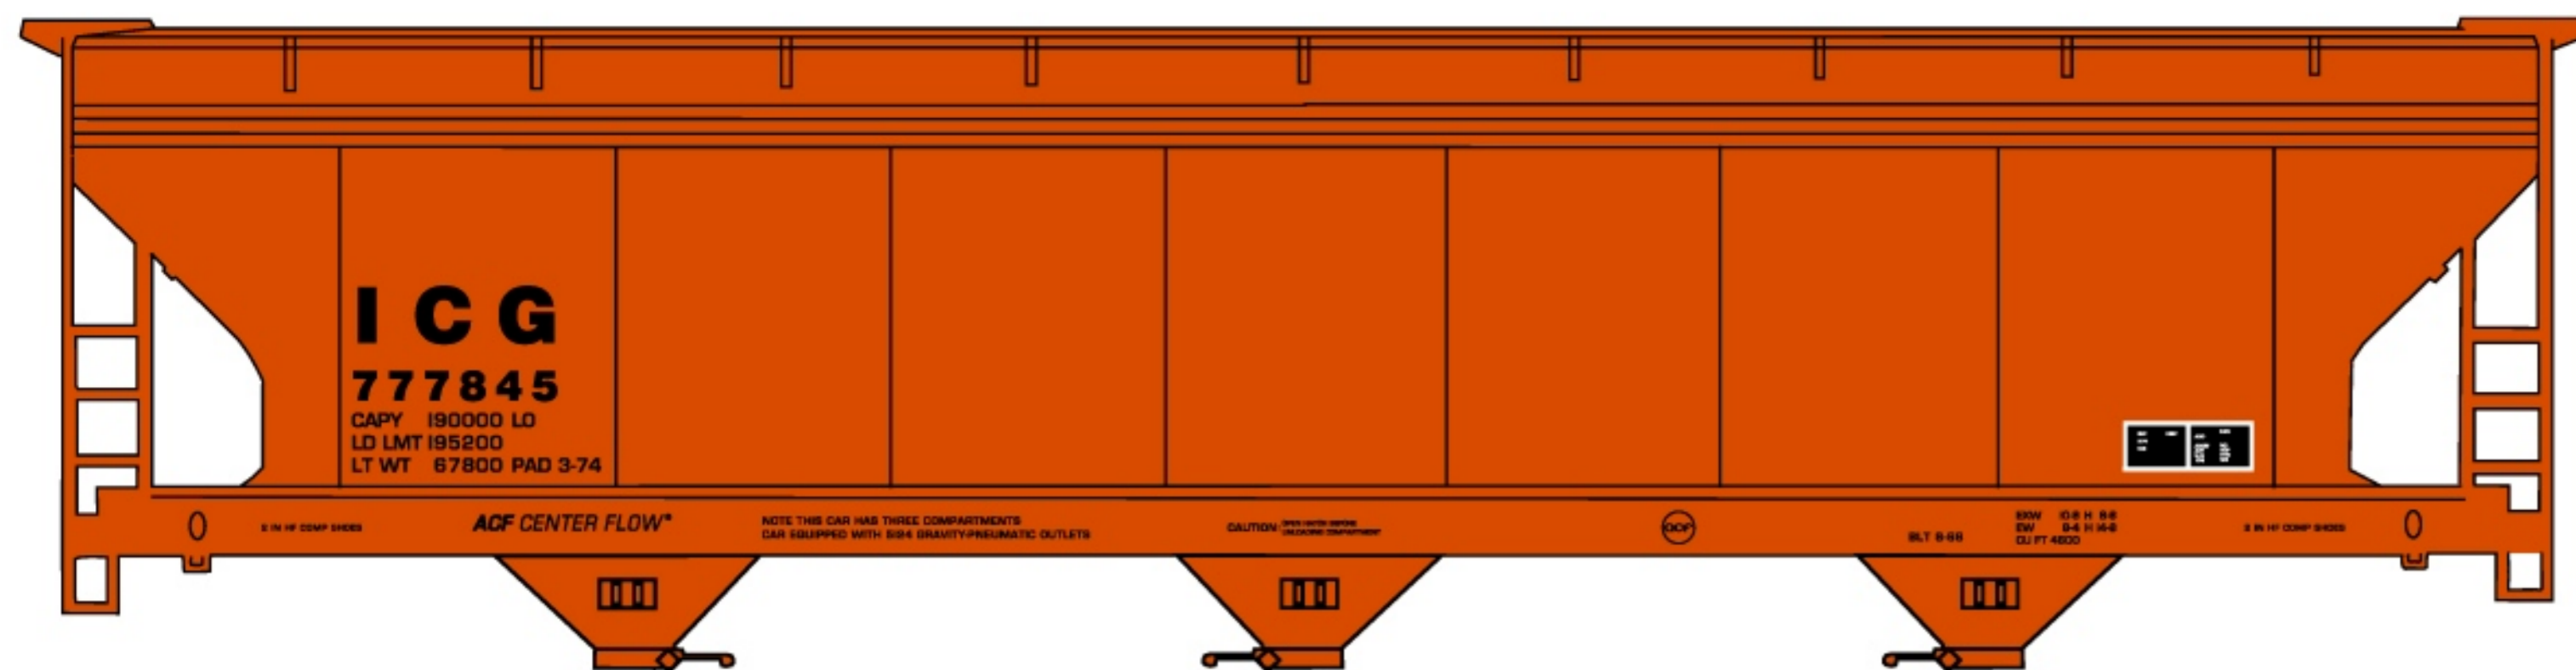

#20742 Illinois Central Gulf
3-Bay ACF Hopper
$19.98 Retail