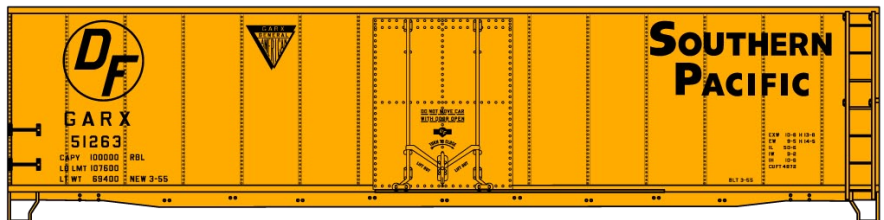

B&S Singles Available #24291
 \$17.98 Each Retail

#3133 Chicago Great Western
 40' Insulated Steel Boxcar \$18.98 Retail

#1710 Ann Arbor 36' Double Sheath Wood Boxcar w/Wood Ends and Fishbelly Underframe \$18.98 Retail

#4906 Northern Refrigerator Car Co. Banana Distributing Company
 40' Wood Reefer \$19.98 Retail

#1164 Chicago South Shore & South Bend
 36' Fowler Wood Boxcar \$18.98 Retail

#37694 Duluth South Shore & Atlantic
 41' Steel Gondola 3-Car Set \$55.98 Retail

DSS&A Singles #3769 \$18.98 Retail

#5138 Southern Pacific/GARX
 50' Riveted-Side Plug Door
 Steel Boxcar \$18.98 Retail

#5242 Southern Railway
 50' Riveted-Side Double Door
 Steel Boxcar \$18.98 Retail

#8110 Great Northern 3-Car Set
 40' Wood Reefer/Boxcars \$56.98 Retail