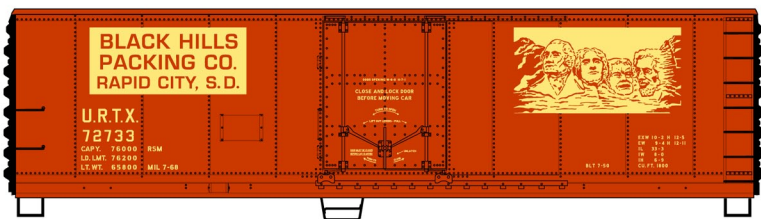

#8526 Black Hills Packing 40' Plug Door Steel Reefer $19.98 Retail