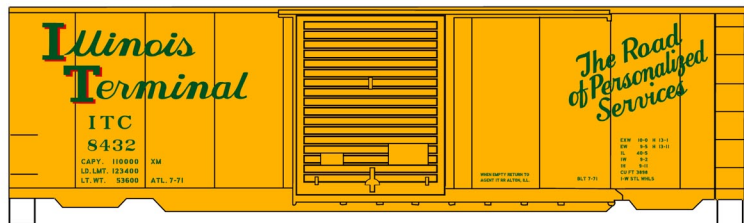

#5662 Canadian National/Illinois Central 50' Exterior Post Welded Boxcar $18.98 Retail