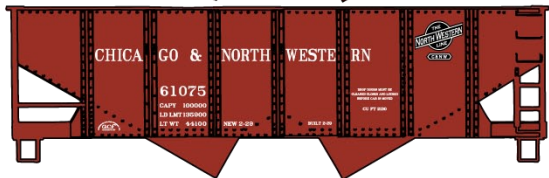

#48173 Santa Fe El Capitan \$19.98 Retail

Limited Run #8114
Private Owner
Pullman Standard
Covered Hopper
3-Car Set
\$61.98 Retail

Singles \$20.98ea. Retail
#81141 Northwood Co-Op

#81142 General Chemical
#81143 Archer Daniels Midland

#6543 Conrail
 Pullman Standard
 Covered Hopper
 \$20.98 Retail

#1311 Central of Georgia
 36' Double Sheath Wood Boxcar
 w/Metal Ends & Fishbelly
 Underframe \$18.98 Retail

#1230 Chicago & North Western
 USRA Hopper 3-Car Set \$52.98 Retail