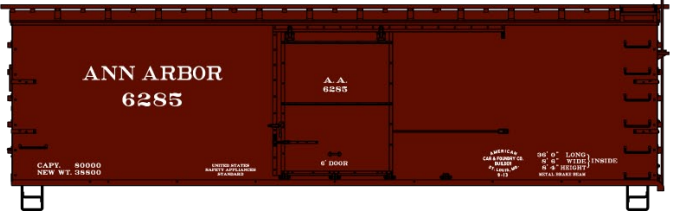

#1163 Georgia Railway
 36' Fowler Wood Boxcar \$18.98 Retail

#24295 Buffalo & Susquehanna
 USRA Twin Hopper 3-Car Set
 \$52.98 Retail

PFE Singles Available #81091
 \$19.98 Each Retail

#5241 Western Maryland
 50' Double Door Riveted Steel Boxcar \$18.98 Retail

B&S Singles Available #24291
 \$17.98 Each Retail

#3133 Chicago Great Western
 40' Insulated Steel Boxcar \$18.98 Retail

#1710 Ann Arbor 36' Double Sheath Wood Boxcar w/Wood Ends and Fishbelly Underframe \$18.98 Retail