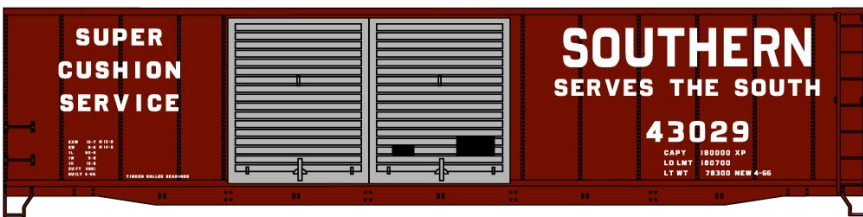

B&S Singles Available #24291
 \$17.98 Each Retail

#3133 Chicago Great Western
 40' Insulated Steel Boxcar \$18.98 Retail

#1710 Ann Arbor 36' Double Sheath Wood Boxcar w/Wood Ends and Fishbelly Underframe \$18.98 Retail

#4906 Northern Refrigerator Car Co. Banana Distributing Company
 40' Wood Reefer \$19.98 Retail

#1164 Chicago South Shore & South Bend
 36' Fowler Wood Boxcar \$18.98 Retail

#37694 Duluth South Shore & Atlantic
 41' Steel Gondola 3-Car Set \$55.98 Retail

DSS&A Singles #3769 \$18.98 Retail

#5138 Southern Pacific/GARX
 50' Riveted-Side Plug Door
 Steel Boxcar \$18.98 Retail

#5242 Southern Railway
 50' Riveted-Side Double Door
 Steel Boxcar \$18.98 Retail

#8110 Great Northern 3-Car Set
 40' Wood Reefer/Boxcars \$56.98 Retail