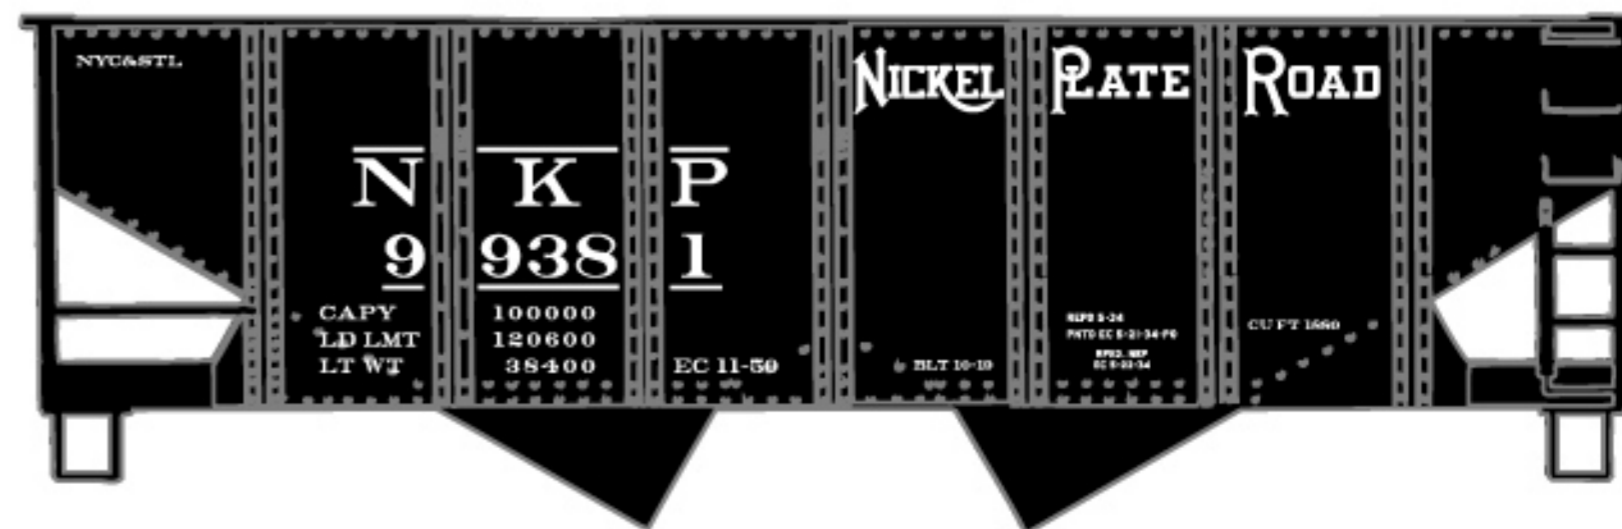

Limited Run

#8118 Nickel Plate 3-Car Set
USRA Twin Hoppers $52.98 Retail