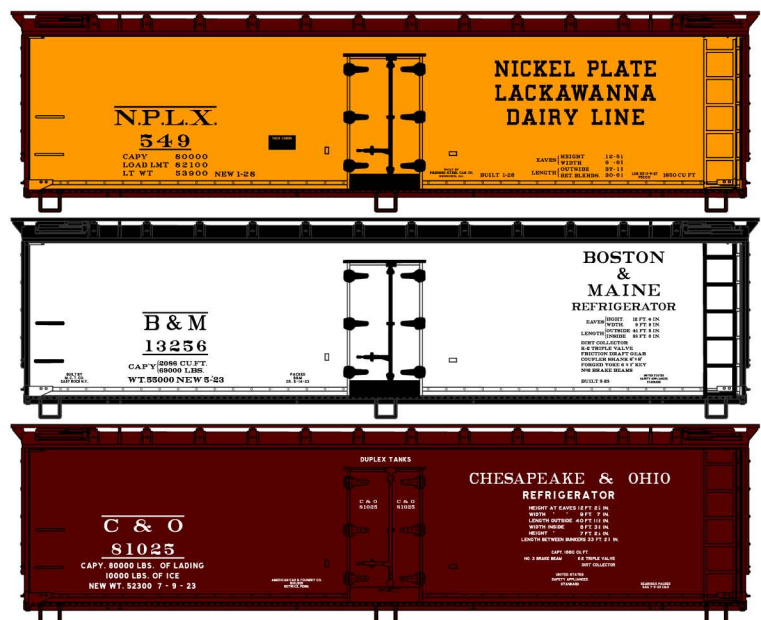

**#8157 Soo Line
 Patched w/ICE
 Reporting Marks
 Pullman Standard
 Covered Hopper
 3-Car Set
 \$67.98 Retail**

**Soo/ICE
 Singles
 available
 separately
 #81571 Random
 from 3-Car Set
 \$22.98 Retail**

**#8156 40' Wood Reefer
 3-Car Set \$64.98 Retail
 NKP/Lackawanna Dairy Line
 Boston & Maine
 Chesapeake & Ohio**

**#2213 Southern
 Railway 2-Bay ACF
 Covered Hopper
 \$21.98 Retail**

**#8158 Great Northern 36' Double Sheath
 Wood Boxcar 3-Car Set \$61.98 Retail**

Singles available separately \$21.98 Each Retail

**#81561.....NKP/Lackawanna
 #81562.....Boston & Maine
 #81563...Chesapeake & Ohio**

**#81581 Great Northern Singles
 Available separately \$20.98 Each Retail**