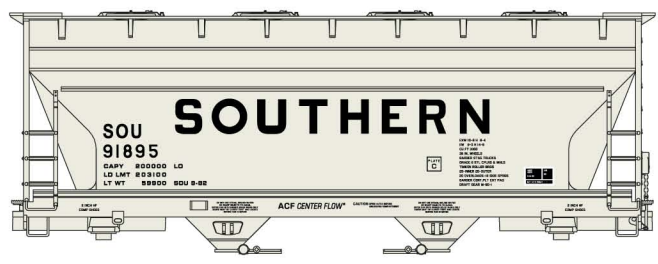

**#8157 Soo Line
 Patched w/ICE
 Reporting Marks
 Pullman Standard
 Covered Hopper
 3-Car Set
 \$67.98 Retail**

**Soo/ICE
 Singles
 available
 separately
 #81571 Random
 from 3-Car Set
 \$22.98 Retail**

**#8156 40' Wood Reefer
 3-Car Set \$64.98 Retail
 NKP/Lackawanna Dairy Line
 Boston & Maine
 Chesapeake & Ohio**

**#2213 Southern
 Railway 2-Bay ACF
 Covered Hopper
 \$21.98 Retail**

**#8158 Great Northern 36' Double Sheath
 Wood Boxcar 3-Car Set \$61.98 Retail**