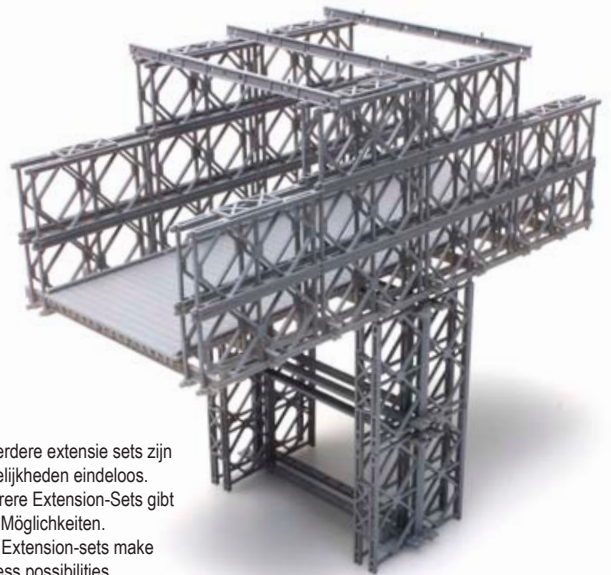

Met meerdere extensie sets zijn de mogelijkheden eindeloos.
Mit mehrere Extension-Sets gibt es viele Möglichkeiten.
Multiple Extension-sets make for endless possibilities.