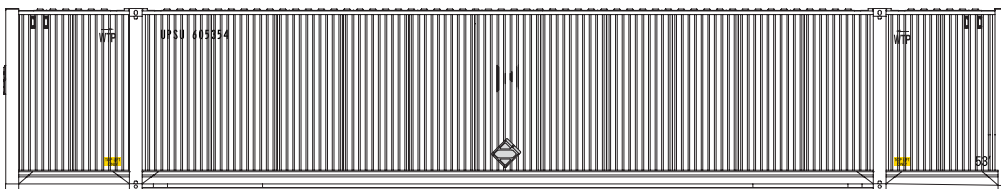

ARRIVING: MARCH

N
SCALE

ATLAS MASTER® N 53' CONTAINER

MSRP: $36.95

ITEM #	ROAD NAME	ROAD #
50 003 982	Undecorated	-
NEW PAINT SCHEMES		
50 005 215	American Highway Set #1 (White/Red)	9680100, 9680630, 9680564
50 005 216	American Highway Set #2 (White/Red)	9680266, 9680190, 9680728
50 005 217	EMP (Centered logo) Set #1 (Green/Yellow/Blue)	249928, 249934, 249956
50 005 218	EMP (Centered logo) Set #2 (Green/Yellow/Blue)	249967, 249981, 250001
50 005 219	EMP (Centered logo) Set #3 (Green/Yellow/Blue)	249977, 249982, 249942
50 005 220	Matson Set #1 (Silver/Blue)	281104, 281076, 281056
50 005 221	Matson Set #2 (Silver/Blue)	281177, 281082, 281176
50 005 222	Robinson Set #1 (Blue/White)	530819, 530192, 530609
50 005 223	Robinson Set #2 (Blue/White)	530611, 530989, 530658
50 005 224	UPSU Set #1 White/Black	600579, 608960, 604809
50 005 225	UPSU Set #2 White/Black	600783, 602184, 605354
50 005 226	UPSU Set #3 White/Black	600942, 604778, 603491
50 005 227	Universal Set #1 (Red/Black)	110052, 110029, 120567
50 005 228	Universal Set #2 (Red/Black)	110016, 120403, 120530
50 005 248	CSX Intermodal* Set #1 (White/Blue)	930011, 930079, 930132
50 005 249	CSX Intermodal* Set #2 (White/Blue)	930171, 930194, 930253
50 005 250	CSX Intermodal* Set #3 (White/Blue)	930268, 930278, 930477

Each set contains three unique road numbers.

*CSX Licensed Product

UPSU