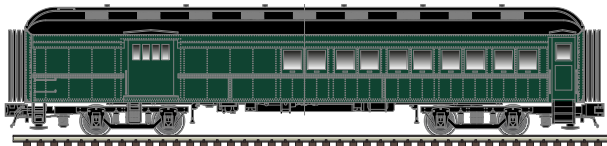

60' RPO

Unlettered (Green/Black)