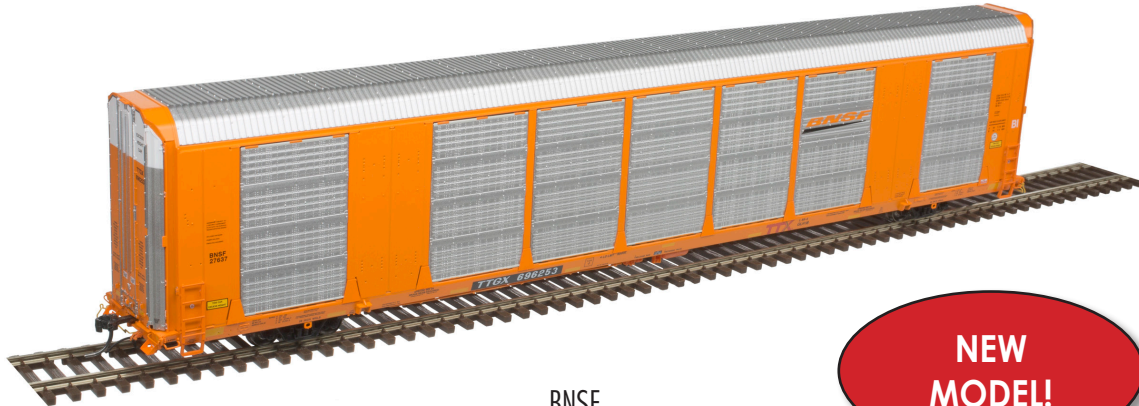

ARRIVING: MARCH

HO
SCALE

ATLAS MASTER® HO GUNDERSON® MULTI-MAX™ AUTO RACK

BNSF

**NEW
MODEL!**