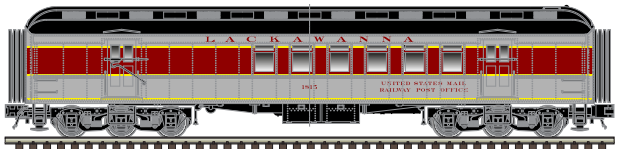

Lackawanna