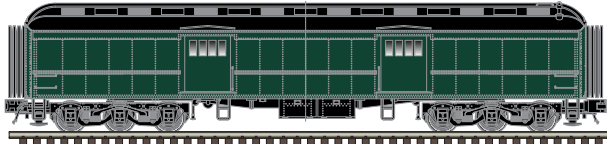

Union Equity

**NEW PAINT
SCHEMES!**

**NEW ROAD
NUMBERS!**

ARRIVING: MARCH

ATLAS TRAINMAN® O 60' PASSENGER CARS

60' Baggage

Unlettered (Green/Black)

CNJ