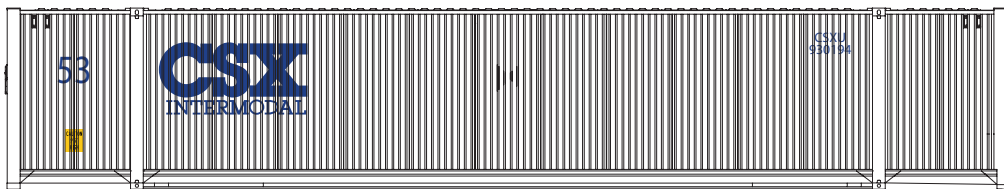

Each set contains three unique road numbers.

Safmarine

NEW PAINT SCHEMES!

ATLAS MASTER® N 53' CONTAINER

American Highway

CSX Intermodal*

EMP (Centered Logo)

Matson