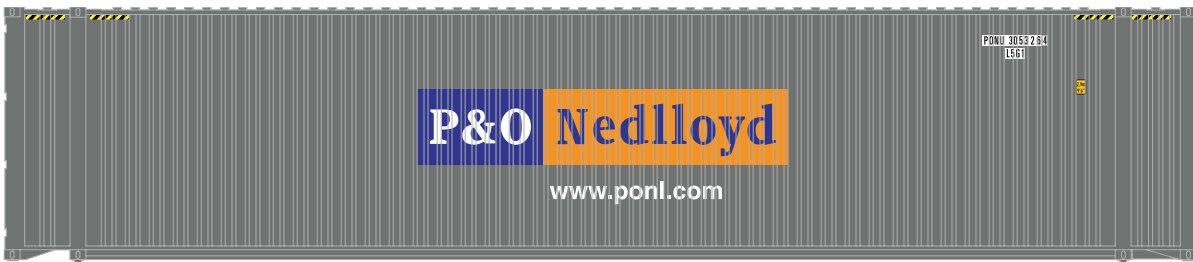

P&O Nedlloyd