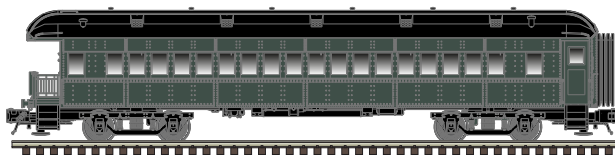

Unlettered (Green/Black)