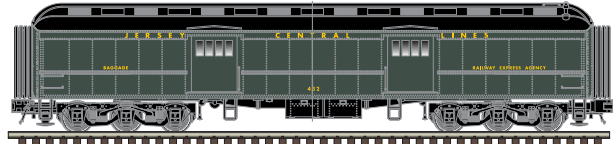

Union Equity

**NEW PAINT
SCHEMES!**

**NEW ROAD
NUMBERS!**

ARRIVING: MARCH

ATLAS TRAINMAN® O 60' PASSENGER CARS

60' Baggage

Unlettered (Green/Black)

CNJ