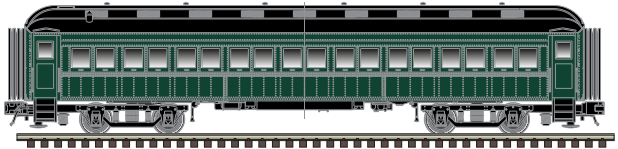

CNJ

Chicago Great Western

Monon*

Lackawanna

Norfolk & Western

60' Passenger Coach

Unlettered (Green & Black)

CNJ