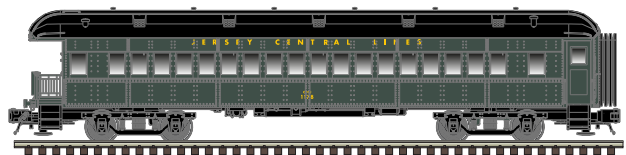

ARRIVING: MARCH

ATLAS TRAINMAN® O 60' PASSENGER CARS

3-RAIL MSRP: $114.95 | 2-RAIL MSRP: $119.95

3-RAIL ITEM #	ROAD NAME	2-RAIL ITEM #
60' OBSERVATION CAR		
2002700	Unlettered (Green/Black)	2002750
NEW PAINT SCHEMES		
2002715	CNJ (Green/Black)	2002765
2002716	Chicago Great Western (Maroon/Red/Yellow)	2002766
2002717	Monon* (Gray/Red/White) Arriving Late Spring 2020	2002767
2002719	Reading & Northern (Maroon/Black/Gold)	2002769
NEW ROAD NUMBERS		
2002720	Lackawanna (Gray/Maroon/Yellow) Arriving Late Spring 2020	2002770
2002721	Norfolk & Western (Maroon/Gold)	2002771

60' Observation

CNJ

*CSX Licensed Product