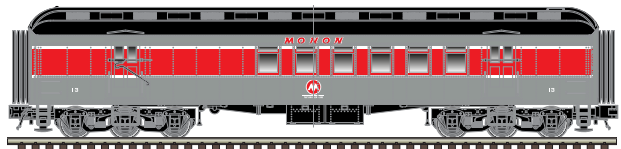

ARRIVING: MARCH

ATLAS TRAINMAN® O 60' PASSENGER CARS

60' Combine

Monon*

60' Passenger Coach

*CSX Licensed Product