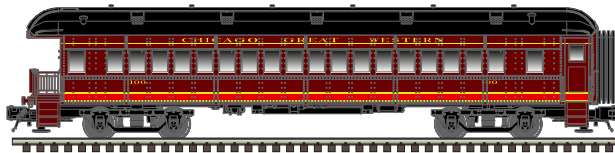

Chicago Great Western