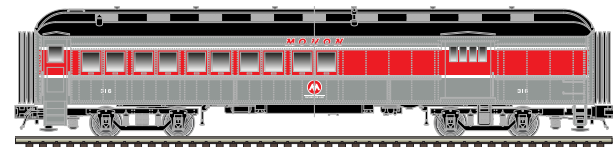

ARRIVING: MARCH

ATLAS TRAINMAN® O 60' PASSENGER CARS

60' Baggage

60' RPO

Monon*

*CSX Licensed Product