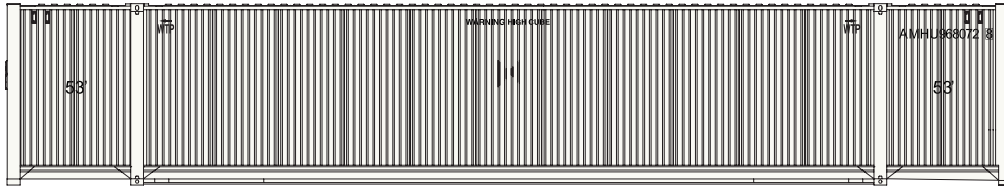

Each set contains three unique road numbers.

Safmarine

NEW PAINT SCHEMES!

ATLAS MASTER® N 53' CONTAINER

American Highway

CSX Intermodal*

EMP (Centered Logo)

Matson