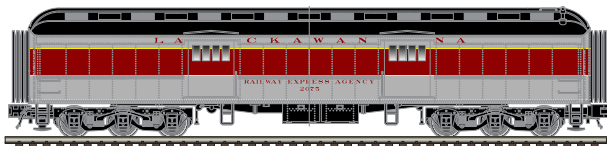

Lackawanna