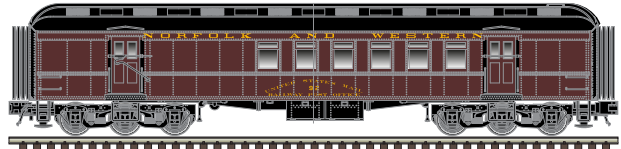

CNJ

Chicago Great Western

Monon*

Lackawanna

Norfolk & Western

60' Passenger Coach

Unlettered (Green & Black)

CNJ