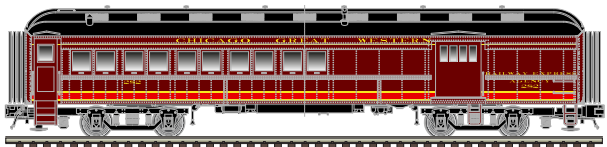

Chicago Great Western