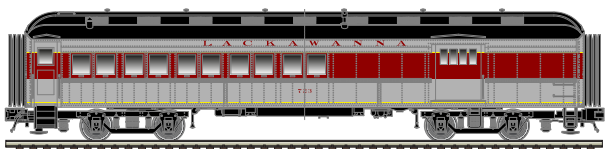

Lackawanna