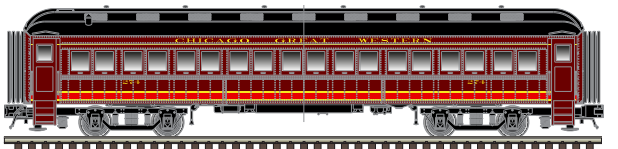

CNJ

Chicago Great Western

Monon*

Lackawanna

Norfolk & Western

60' Passenger Coach

Unlettered (Green & Black)

CNJ