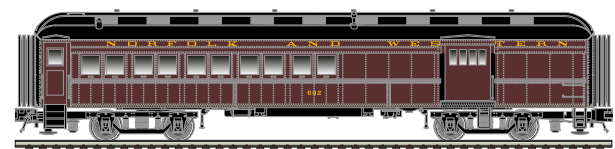

Norfolk & Western

*CSX Licensed Product