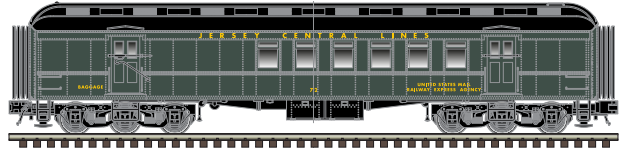

Monon*

Lackawanna

Norfolk & Western

*CSX Licensed Product

ARRIVING: MARCH

ATLAS TRAINMAN® O 60' PASSENGER CARS

60' Combine

Unlettered (Green/Black)