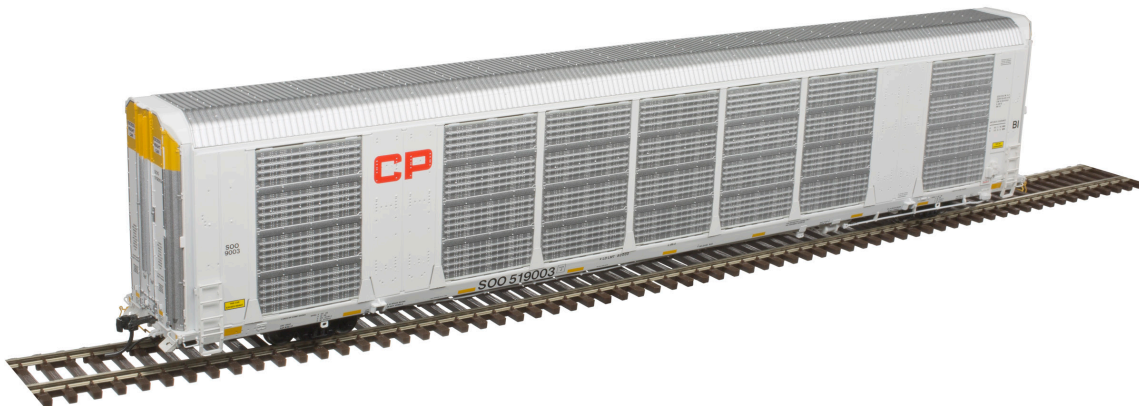

ARRIVING: MARCH

HO
SCALE

ATLAS MASTER® HO GUNDERSON® MULTI-MAX™ AUTO RACK

**NEW
MODEL!**

CP-S00