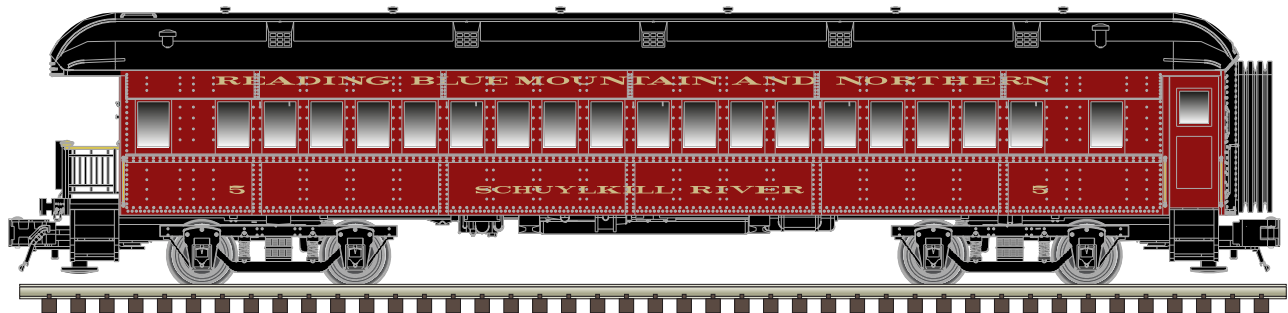

ARRIVING: MARCH

ATLAS TRAINMAN® O 60' PASSENGER CARS

3-RAIL MSRP: $114.95 | 2-RAIL MSRP: $119.95

3-RAIL ITEM #	ROAD NAME	2-RAIL ITEM #
60' OBSERVATION CAR		
2002700	Unlettered (Green/Black)	2002750
NEW PAINT SCHEMES		
2002715	CNJ (Green/Black)	2002765
2002716	Chicago Great Western (Maroon/Red/Yellow)	2002766
2002717	Monon* (Gray/Red/White) Arriving Late Spring 2020	2002767
2002719	Reading & Northern (Maroon/Black/Gold)	2002769
NEW ROAD NUMBERS		
2002720	Lackawanna (Gray/Maroon/Yellow) Arriving Late Spring 2020	2002770
2002721	Norfolk & Western (Maroon/Gold)	2002771

60' Observation

Reading & Northern