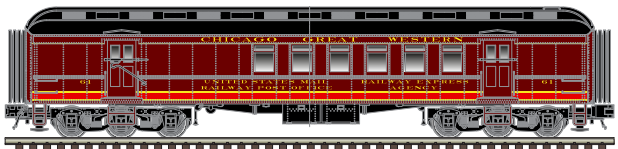

Chicago Great Western