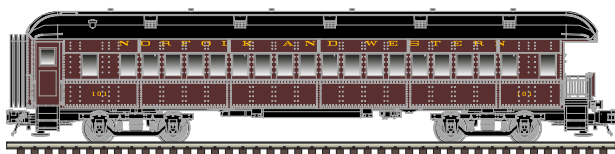

Norfolk & Western