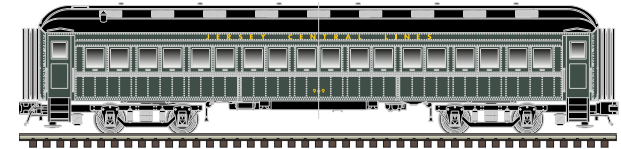

CNJ

Chicago Great Western

Monon*

Lackawanna

Norfolk & Western

60' Passenger Coach

Unlettered (Green & Black)

CNJ