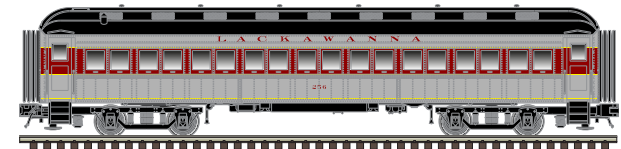

Lackawanna