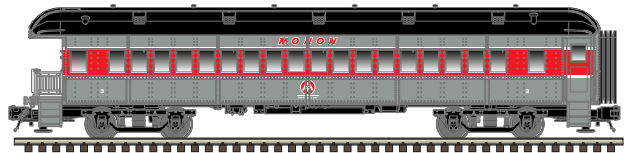

ARRIVING: MARCH

ATLAS TRAINMAN® O 60' PASSENGER CARS

3-RAIL MSRP: $114.95 | 2-RAIL MSRP: $119.95

3-RAIL ITEM #	ROAD NAME	2-RAIL ITEM #
60' OBSERVATION CAR		
2002700	Unlettered (Green/Black)	2002750
NEW PAINT SCHEMES		
2002715	CNJ (Green/Black)	2002765
2002716	Chicago Great Western (Maroon/Red/Yellow)	2002766
2002717	Monon* (Gray/Red/White) Arriving Late Spring 2020	2002767
2002719	Reading & Northern (Maroon/Black/Gold)	2002769
NEW ROAD NUMBERS		
2002720	Lackawanna (Gray/Maroon/Yellow) Arriving Late Spring 2020	2002770
2002721	Norfolk & Western (Maroon/Gold)	2002771

60' Observation

Monon*

*CSX Licensed Product