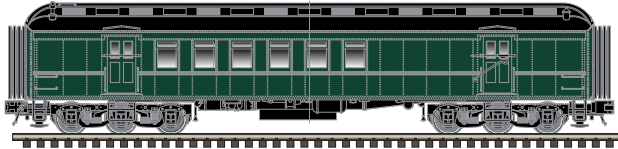

Monon*

Lackawanna

Norfolk & Western

*CSX Licensed Product

ARRIVING: MARCH

ATLAS TRAINMAN® O 60' PASSENGER CARS

60' Combine

Unlettered (Green/Black)