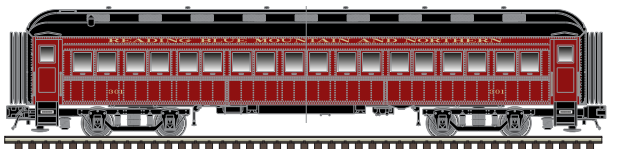

Reading & Northern