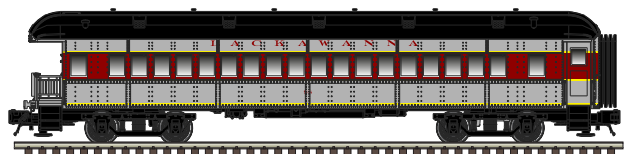

Lackawanna

*CSX Licensed Product