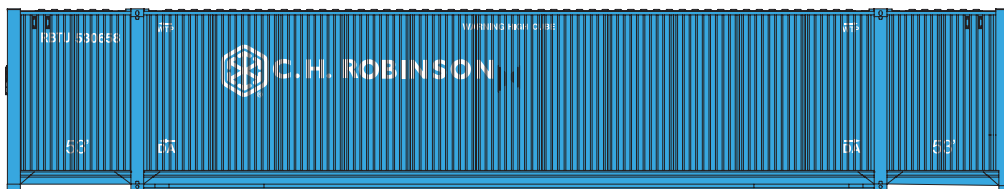

Each set contains three unique road numbers.

Safmarine

NEW PAINT SCHEMES!

ATLAS MASTER® N 53' CONTAINER

American Highway

CSX Intermodal*

EMP (Centered Logo)

Matson