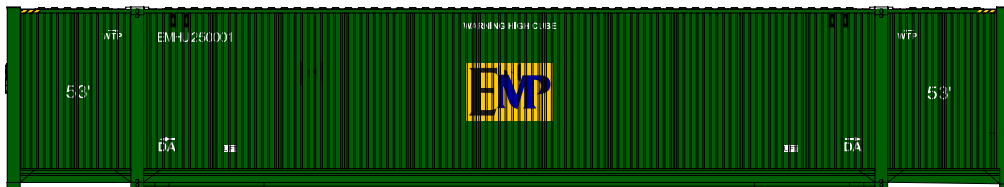

Each set contains three unique road numbers.

Safmarine

NEW PAINT SCHEMES!

ATLAS MASTER® N 53' CONTAINER

American Highway

CSX Intermodal*

EMP (Centered Logo)

Matson