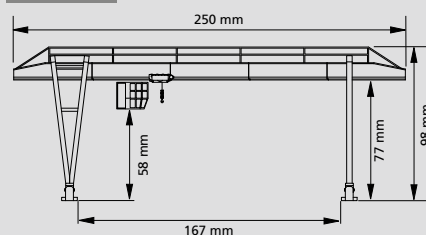

Two rails each 384 mm
Available from 07/2019
RRP 32.90 EUR

384 x 250 x 98 mm

13 344

13 345

13 345 TT Single track engine shed

Engine shed and water tower can also be constructed separately. With small workshop annexe. Lamps included. Suitable, for example, for locomotives BR 01 and BR 18.