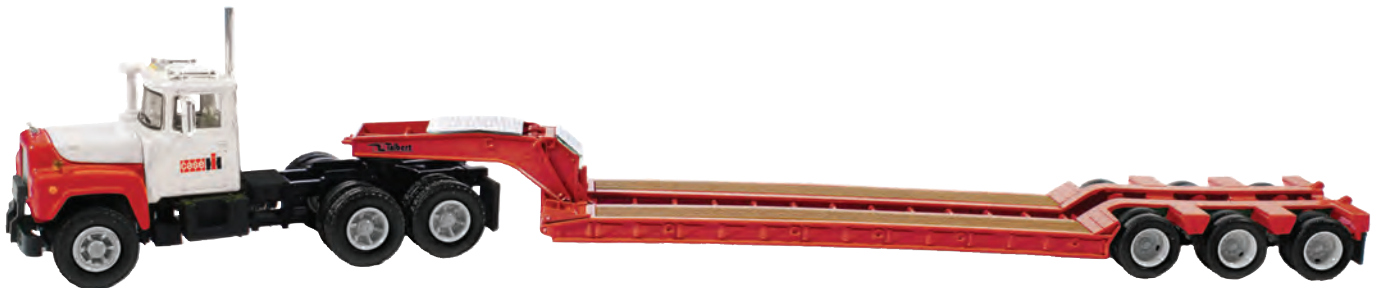

NEW 60-0259 Mack R Model 'Case IH' with Tri-Axle Lowboy Trailer