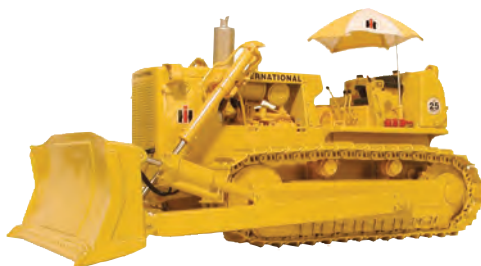

FIRST GEAR®

PRODUCTS 2014/15

1:25 - 1:87 Scale Replicas

Contents

FIRST GEAR®

1:25 Scale Models	3
1:34 Scale Models	8
1:50 Scale Models	15
1:64 Scale Models	24
1:87 Scale Models	29
Stockists	30

Introducing a range of trucks, diggers and other associated items from First Gear. Models are available in a number of different scales, from 1:25 to 1:87. This catalogue has been put together by Bachmann Europe Plc, European Distributors of First Gear products, as a showcase of the products available. Further information can be found at www.firstgearreplicas.com.

1:50 Scale Models

50-3095 Komatsu WB146 Backhoe Loader with attachments

NEW 50-3192 Beavertail Trailer Silver

NEW 50-3262 Komatsu WA500-7 Wheel Loader

50-3122 Komatsu D51 PX Crawler with Blade & Winch

50-3132 International TD-25 Crawler with Blade, Hitch & Umbrella