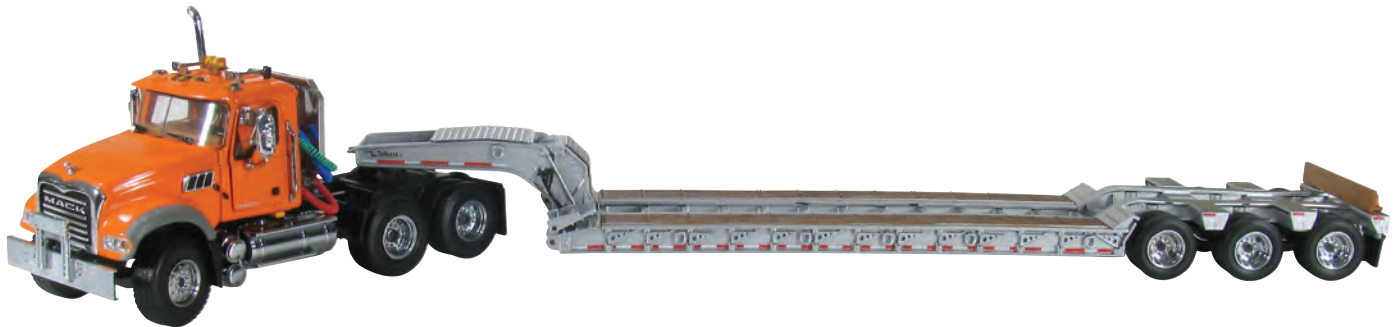

NEW 50-3272 Mack Granite MP DOT Orange with Grey Tri-Axle Lowboy Trailer