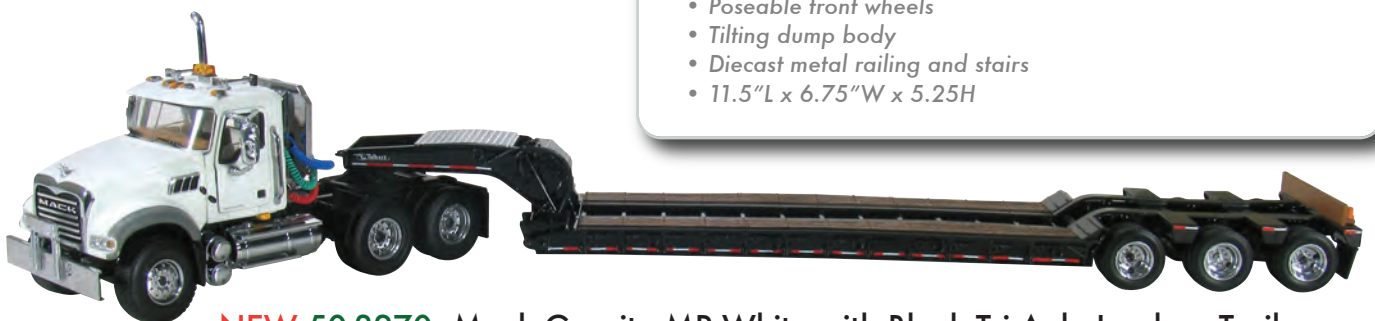

NEW 50-3270 Mack Granite MP White with Black Tri-Axle Lowboy Trailer