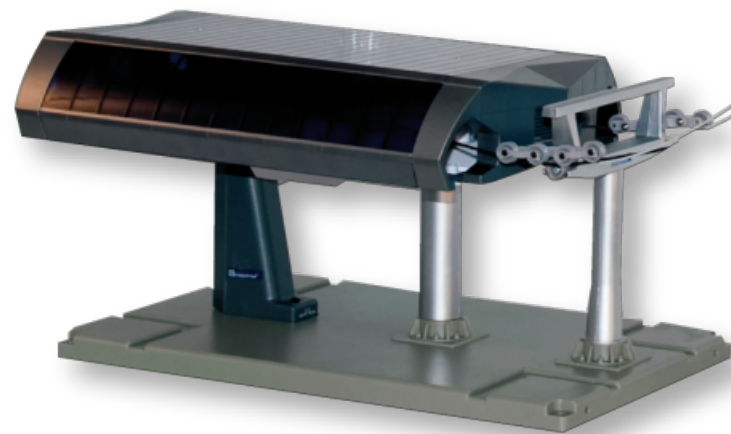

*High End set "LangeWand" contents:*  
 -1x motor station  
 -1x turn around station  
 -3x 6 seater "LangeWand"  
 -1x VIP cabin  
 -1x tower  
 -approx. 8m rope  
 -1x rope connector