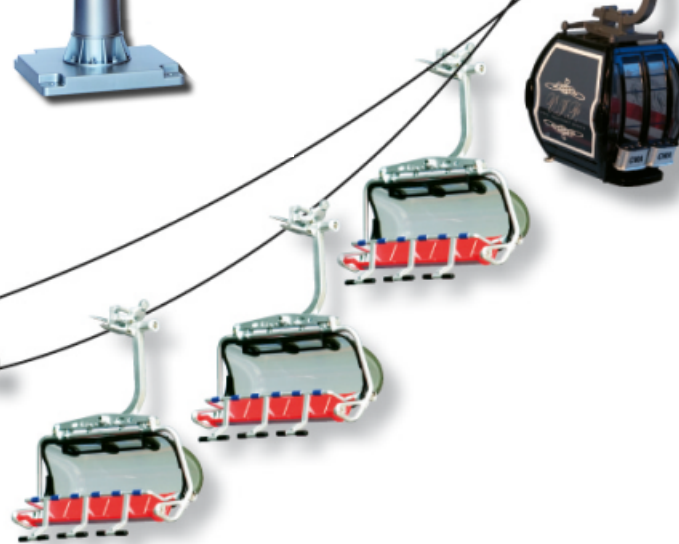

JC 84491

Profiset schwarz/rot
bestehend aus:

- -1x Antriebsstation
- -1x Gegenstation
- -3x 6er Sessel rot/grau
- -1x VIP Omega
  Kabine
- -1x Zwischenstütze
- -ca. 8m Seil
- -Verbindungsstufe

*High End set
black/red
contents:*

- -1x motor station
- -1x turn around
  station
- -3x 6 seater red/grey
- -1x VIP cabin
- -1x tower
- -approx. 8m rope
- -1x rope connector