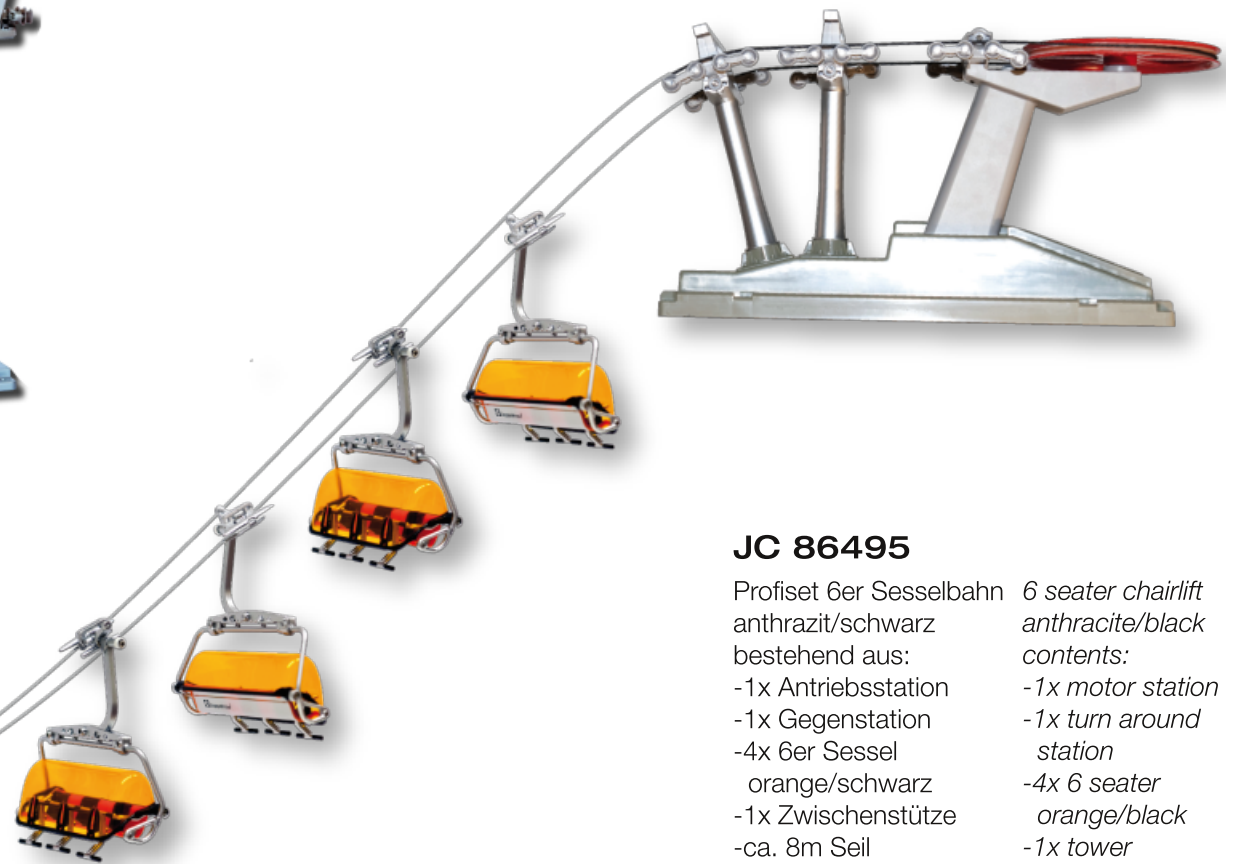

- 1x motor station
- 1x turn around station
- 3x 6 seater orange
- 1x VIP cabin
- 1x tower
- approx. 8m rope
- 1x rope connector

2849,80 m  
**LANGE WAND C5**  
 2217,30 m

**JC 84494**

Profiset "LangeWand" bestehend aus:  
 -1x Antriebsstation  
 -1x Gegenstation  
 -3x 6er Sessel "LangeWand"  
 -1x VIP Omega Kabine  
 -1x Zwischenstütze  
 -ca. 8m Seil  
 -Verbindungsmanne

*High End set "LangeWand" contents:*  
 -1x motor station  
 -1x turn around station  
 -3x 6 seater "LangeWand"  
 -1x VIP cabin  
 -1x tower  
 -approx. 8m rope  
 -1x rope connector