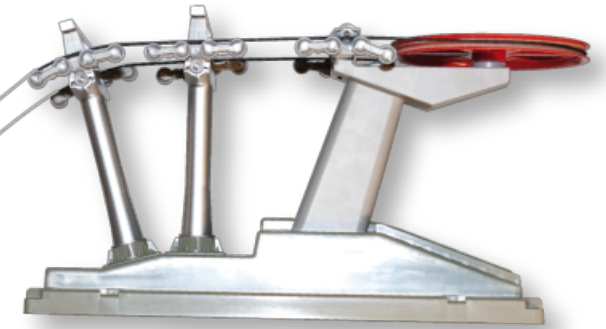

JC 87492

Profiset 4er Sesselbahn	4 seater chairlift
weiß/grau/orange	white/grey/orange
bestehend aus:	contents:
-1x Antriebsstation	-1x motor station
-1x Gegenstation	-1x turn around station
-4x 4er Sessel	-4x 6 seater
orange/schwarz	orange/black
-1x Zwischenstütze	-1x tower
-ca. 8m Seil	-approx. 8m rope
-Verbindungsmuffe	-1x rope connector

4er Sesselbahn