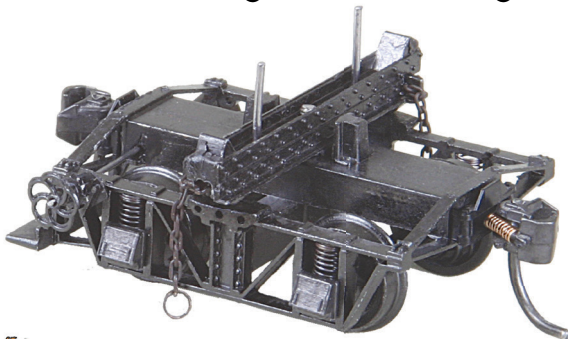

Logcar kits #101, #102, #103, #104 and #107 include trucks with ribbed back wheels.

MASTER CRAFTSMAN KITS

Disconnect Log Car

#101 - Disconnect Log Car Kit \$26.95

*Logs & Log cars are unpainted.
Photos are for sample preprocess only.

#101-bab \$7.50
- Disconnect Bunk Only

#107 - Disconnect Log Car without Logs Kit \$22.50

Skeleton Log Car

#102 - Skeleton Log Car Kit \$33.25

*Logs & Log cars are unpainted.
Photos are for sample prepossess only.