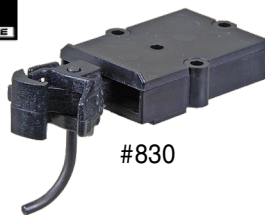

Made in the U.S.A.

#148.....\$4.50

Universal - Medium (9/32") Centerset Shank

O-Scale Body Mount Couplers

Medium Centerset Metal Couplers with Metal Gearboxes

#805

#740

Made in the U.S.A.

#740.....\$10.10

New Generation Type E Metal Coupler with Metal Gearboxes *Two pair per package*

#805.....\$4.55

Original Style Metal Coupler with Metal Gearboxes *One pair per package*

G-Scale Body Mount Couplers

Straight Centerset Shank Couplers with Standard Body Mount Gearboxes

#906

#830

Made in the U.S.A.

Large Scale Coupler Conversions

<https://www.kadee.com/lsc.htm>

#830.....\$9.45

Original Style Coupler *One pair per package*